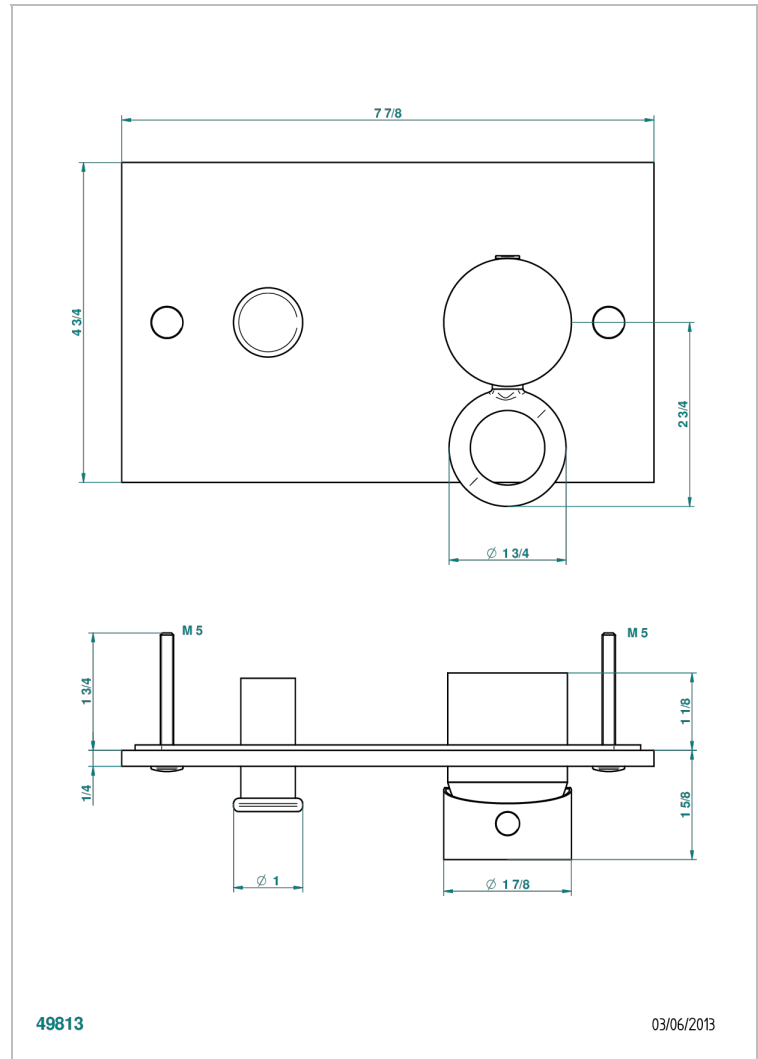

COLLECTION "O"

G4P-6550B

Trim only for wall shower mixer with diverter

THG[®]
PARIS

49813

03/06/2013

CHARACTERISTIC

- Collection "O"
- Trim only for wall shower mixer with diverter