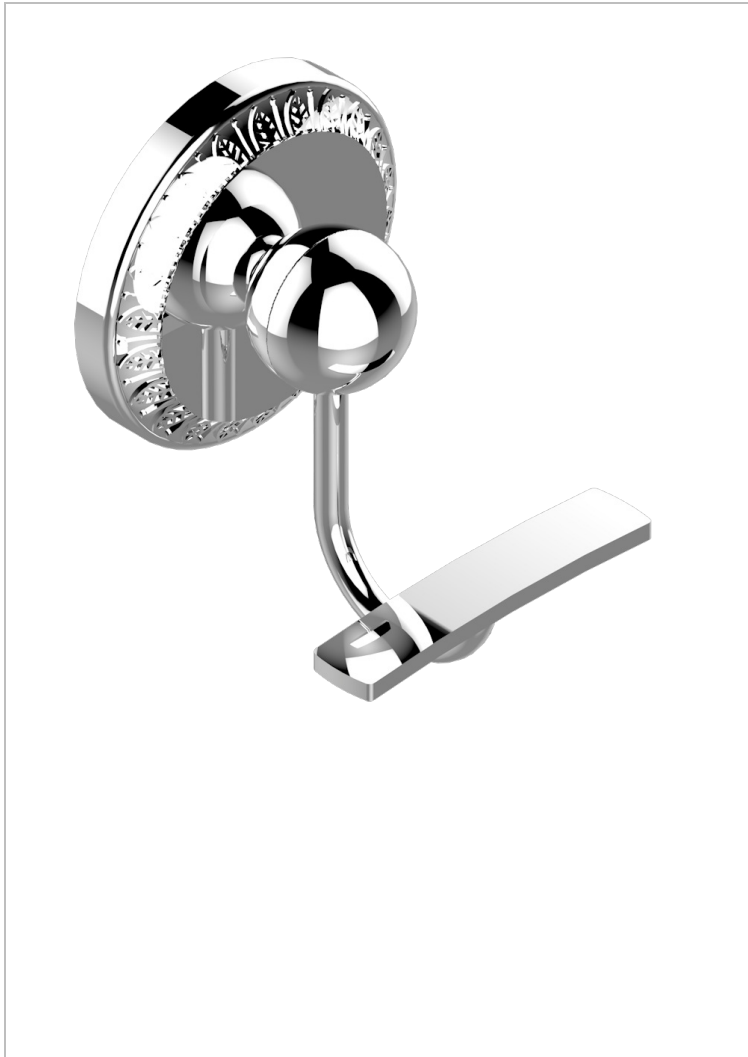

# MALMAISON METAL

U93-510

Robe hook

THG<sup>®</sup>  
PARIS

## CHARACTERISTIC

- Malmaison Metal
- Robe hook

## AVAILABLE FINITIONS

Black ceram - D30  
Chrome polished - A02  
Chrome polished / gold polished - G02  
Copper antique matt, coated - H07  
Gold mat - F07  
Gold polished - F01

Light coated bronze - D01  
Matt chrome (American satin) - C02  
Matt nickel (American satin) - C01  
Nickel antique / Sovereign - H28  
Nickel polished - B01  
Soft gold - F30

Soft matt gold - F31