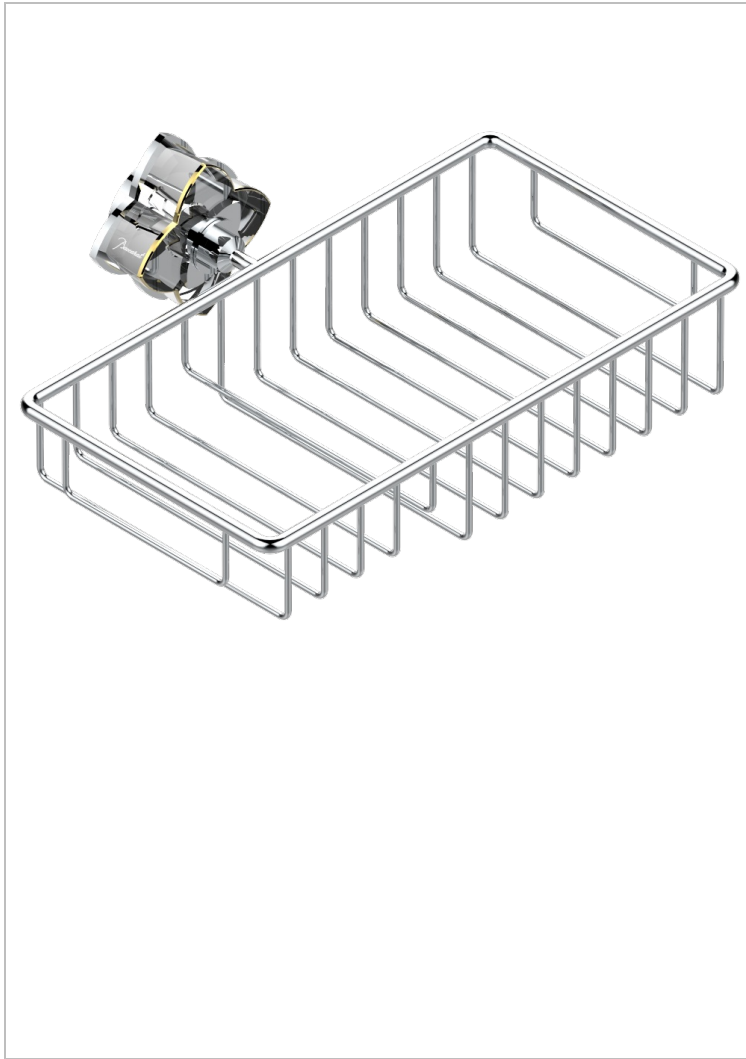

PETALE DE CRISTAL - CLEAR CRYSTAL FINE GOLD THREAD

U6E-2620

Soap and sponge holder, wall mounted

CHARACTERISTIC

- Pétale de Cristal - Clear crystal fine gold thread
- Soap and sponge holder, wall mounted

AVAILABLE FINITIONS