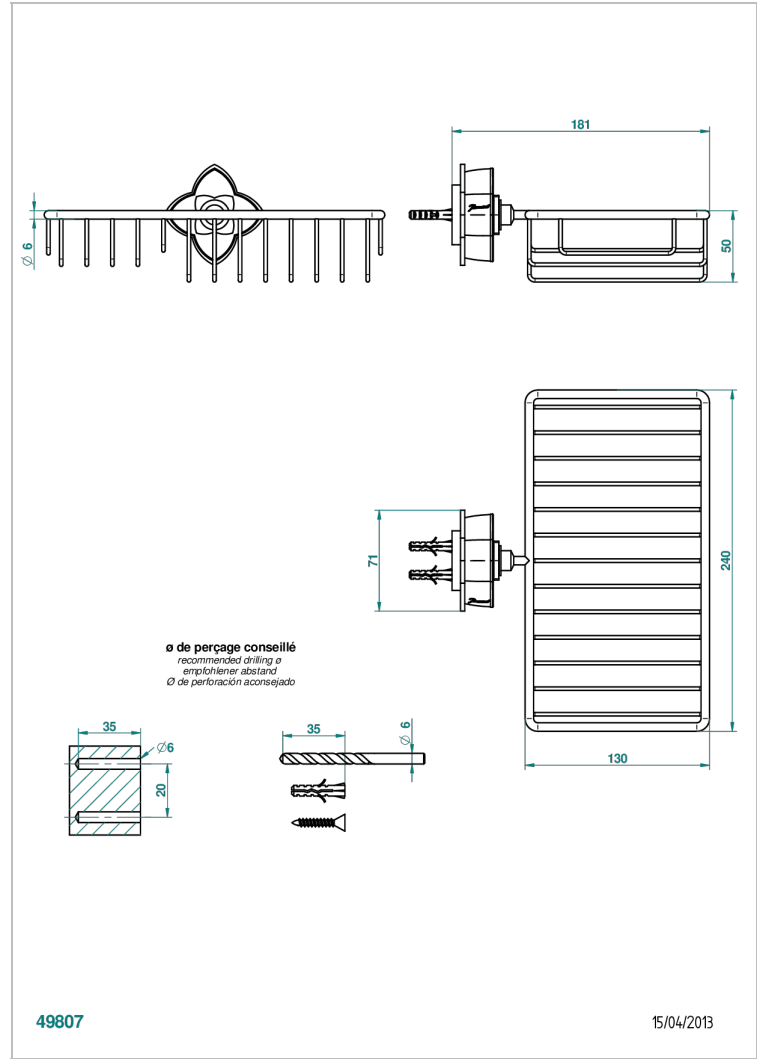

PETALE DE CRISTAL - CLEAR CRYSTAL FINE GOLD THREAD

U6E-2620

Soap and sponge holder, wall mounted

CHARACTERISTIC

- Pétale de Cristal - Clear crystal fine gold thread
- Soap and sponge holder, wall mounted

AVAILABLE FINITIONS