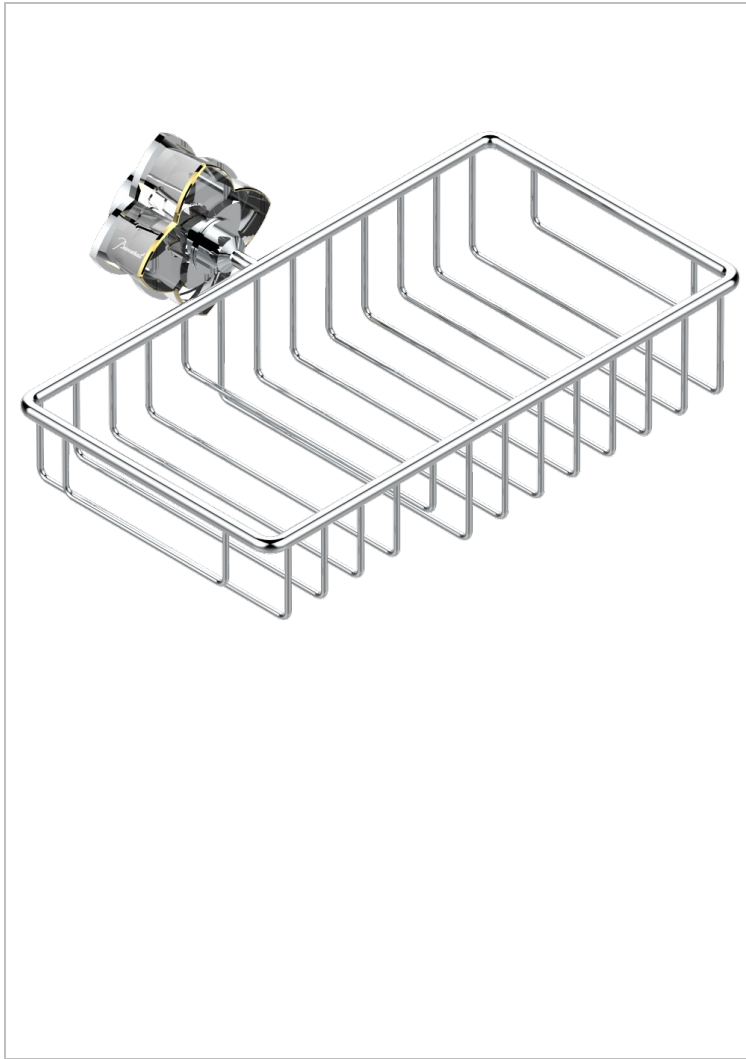

# PETALE DE CRISTAL - CLEAR CRYSTAL FINE GOLD THREAD

U6E-2620

Soap and sponge holder, wall mounted

## CHARACTERISTIC

- Pétale de Cristal - Clear crystal fine gold thread
- Soap and sponge holder, wall mounted