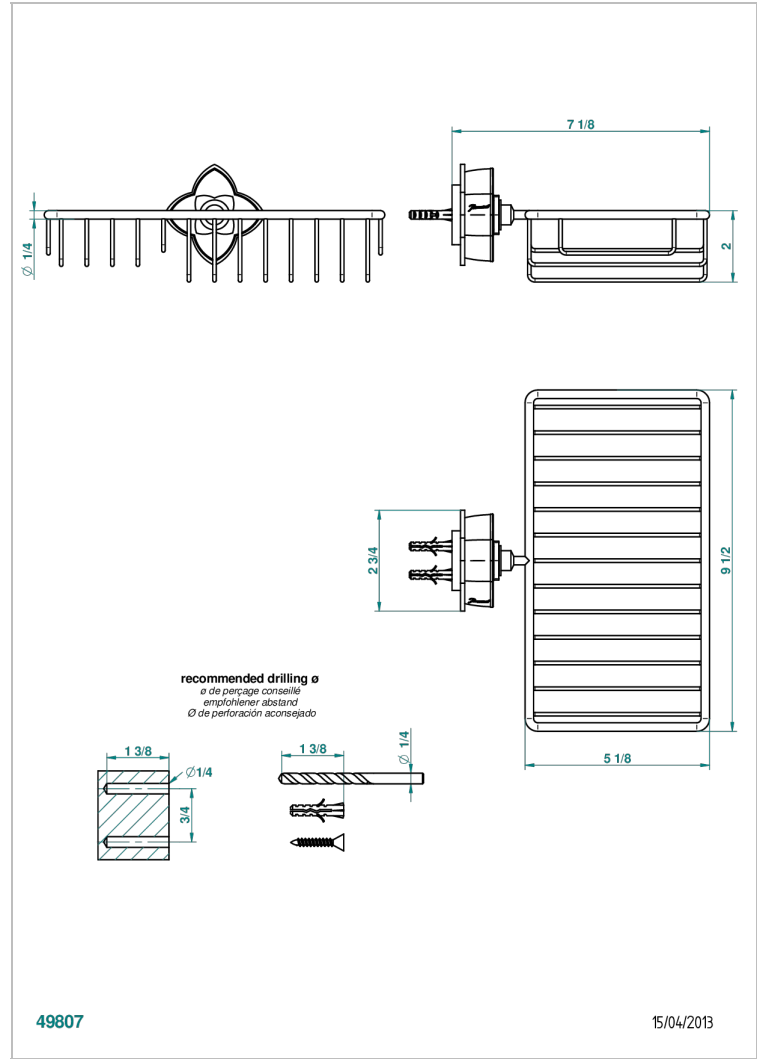

# PETALE DE CRISTAL - CLEAR CRYSTAL FINE GOLD THREAD

U6E-2620

Soap and sponge holder, wall mounted

## CHARACTERISTIC

- Pétale de Cristal - Clear crystal fine gold thread
- Soap and sponge holder, wall mounted