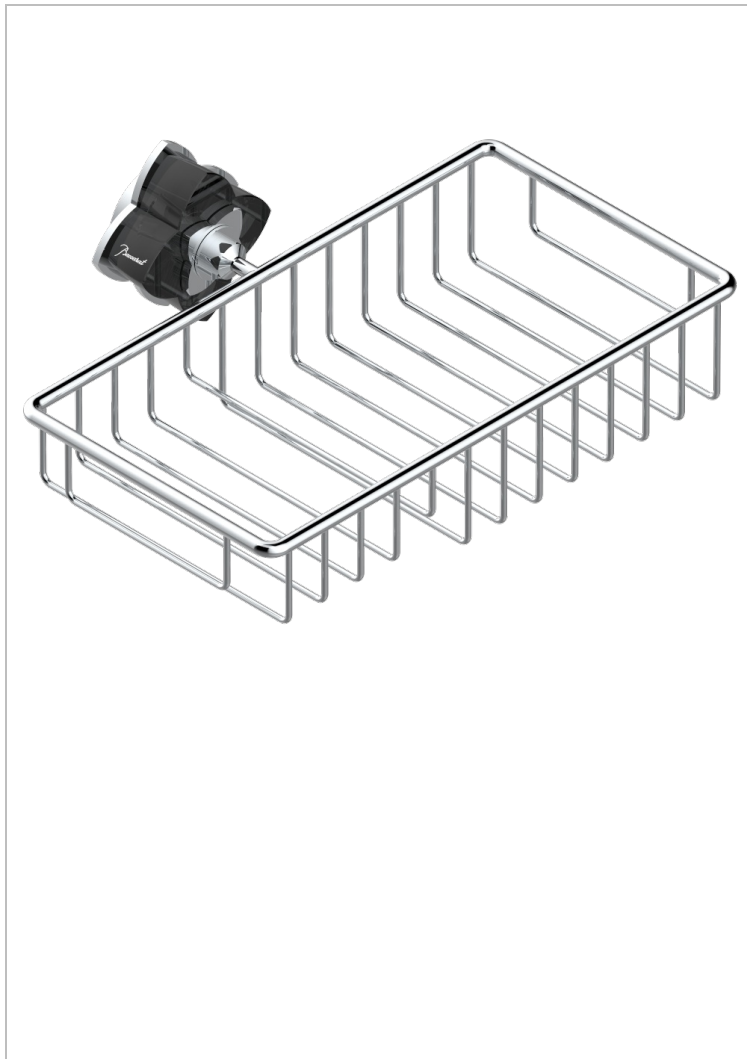

PETALE DE CRISTAL - BLACK CRYSTAL

U6D-2620

Soap and sponge holder, wall mounted

CHARACTERISTIC

- Pétale de Cristal - Black crystal
- Soap and sponge holder, wall mounted

AVAILABLE FINITIONS

Black ceram - D30
Blush PVD - H62
Brass color PVD - H49
Brown bronze color PVD - F33
Chrome polished - A02
Chrome polished / gold polished - G02

Copper antique matt, coated - H07
Gold color PVD - H52
Gold mat - F07
Gold polished - F01
Graphite PVD - H64
Light coated bronze - D01

Matt Umber PVD - H67
Matt blush PVD - H60
Matt brass color PVD - H50
Matt brown bronze color PVD - F34
Matt chrome (American satin) - C02
Matt gold color PVD - H53