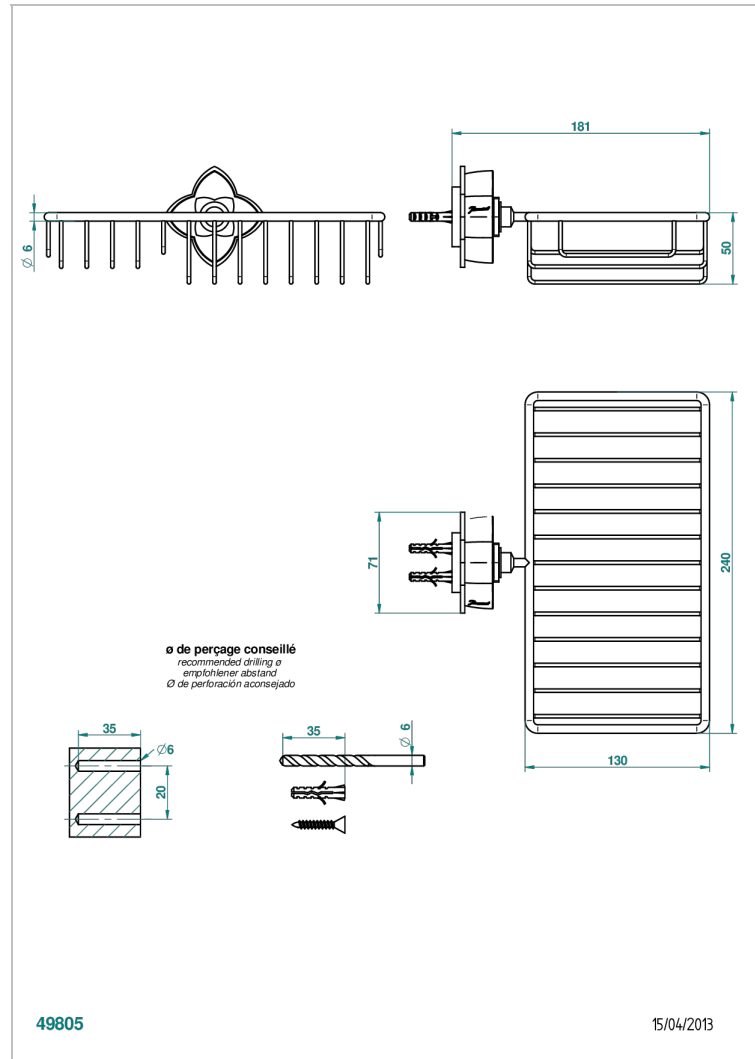

PETALE DE CRISTAL - BLACK CRYSTAL

U6D-2620

Soap and sponge holder, wall mounted

CHARACTERISTIC

- Pétale de Cristal - Black crystal
- Soap and sponge holder, wall mounted

AVAILABLE FINITIONS

Black ceram - D30
Blush PVD - H62
Brass color PVD - H49
Brown bronze color PVD - F33
Chrome polished - A02
Chrome polished / gold polished - G02