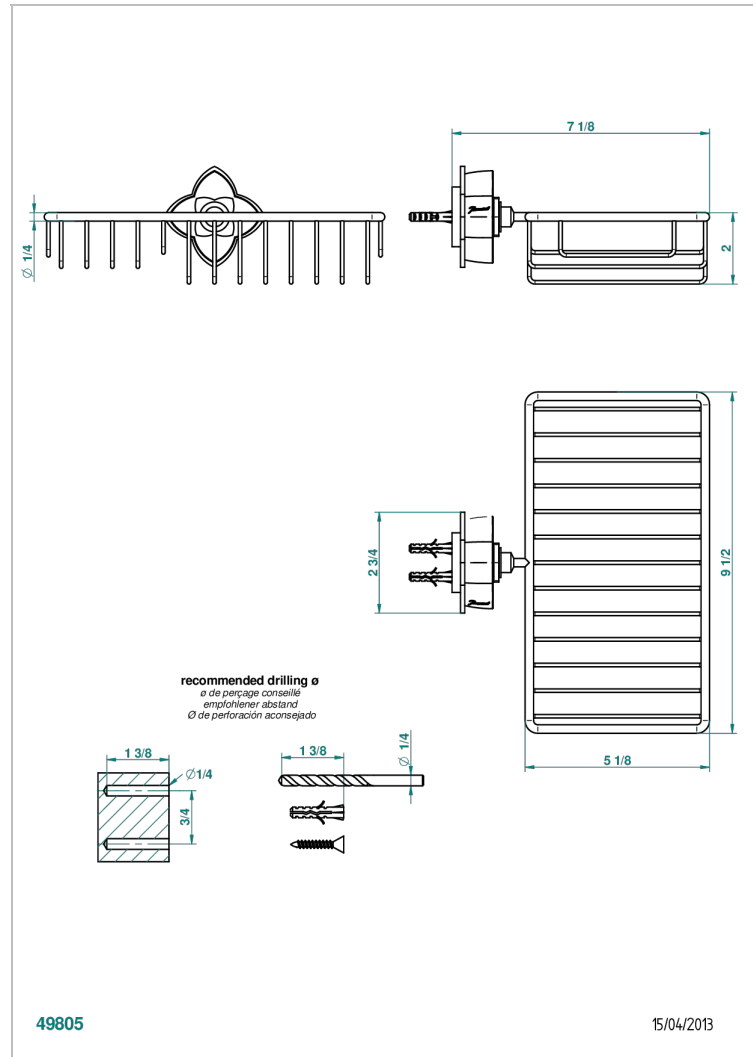

PETALE DE CRISTAL - BLACK CRYSTAL

U6D-2620

Soap and sponge holder, wall mounted

THG[®]
PARIS

CHARACTERISTIC

- Pétale de Cristal - Black crystal
- Soap and sponge holder, wall mounted

AVAILABLE FINITIONS

Black ceram - D30
Blush PVD - H62
Brass color PVD - H49
Brown bronze color PVD - F33
Chrome polished - A02
Chrome polished / gold polished - G02