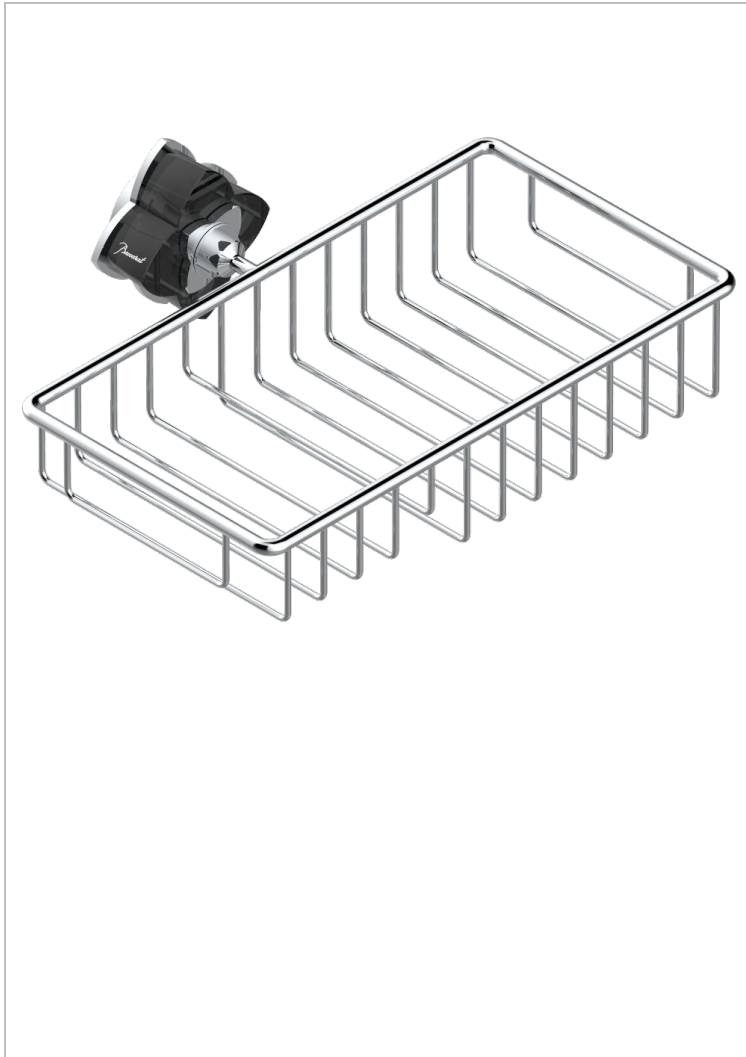

PETALE DE CRISTAL - BLACK CRYSTAL

U6D-2620

Soap and sponge holder, wall mounted

THG[®]
PARIS

CHARACTERISTIC

- Pétale de Cristal - Black crystal
- Soap and sponge holder, wall mounted

AVAILABLE FINITIONS

Black ceram - D30
Blush PVD - H62
Brass color PVD - H49
Brown bronze color PVD - F33
Chrome polished - A02
Chrome polished / gold polished - G02

Copper antique matt, coated - H07
Gold color PVD - H52
Gold mat - F07
Gold polished - F01
Graphite PVD - H64
Light coated bronze - D01

Matt Umber PVD - H67
Matt blush PVD - H60
Matt brass color PVD - H50
Matt brown bronze color PVD - F34
Matt chrome (American satin) - C02
Matt gold color PVD - H53