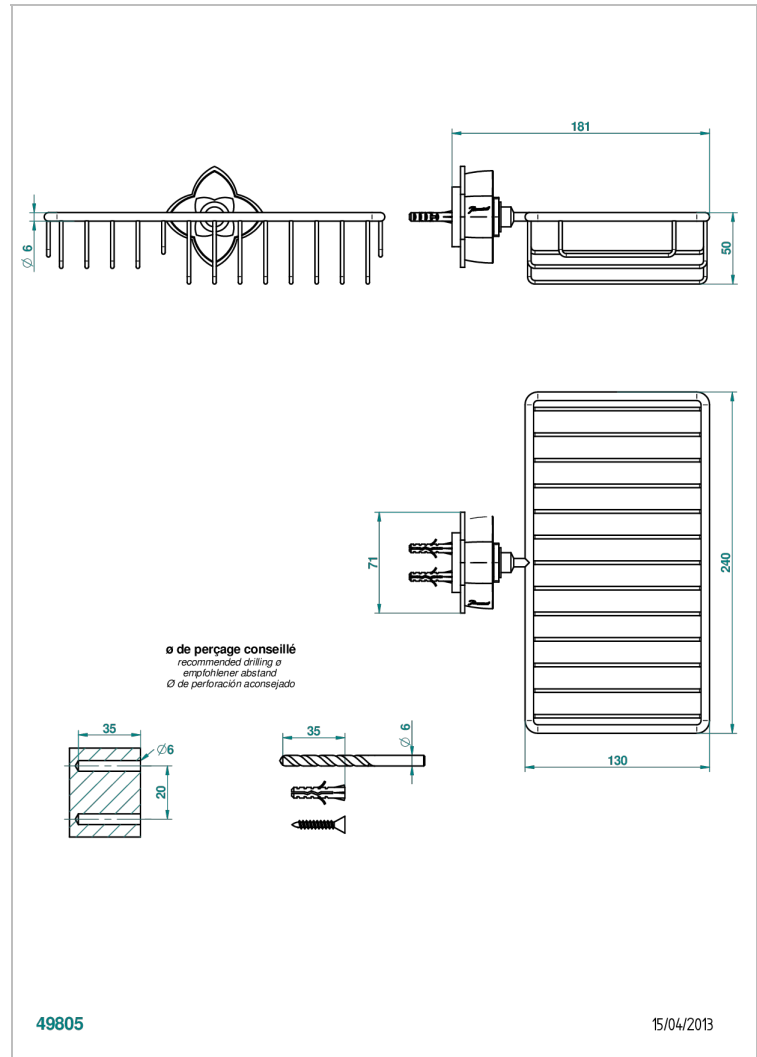

PETALE DE CRISTAL - BLACK CRYSTAL

U6D-2620

Combined soap and sponge holder with flange, 240 x 130 mm

THG[®]
PARIS

CHARACTERISTIC

- Pétale de Cristal - Black crystal
- Combined soap and sponge holder with flange, 240 x 130 mm