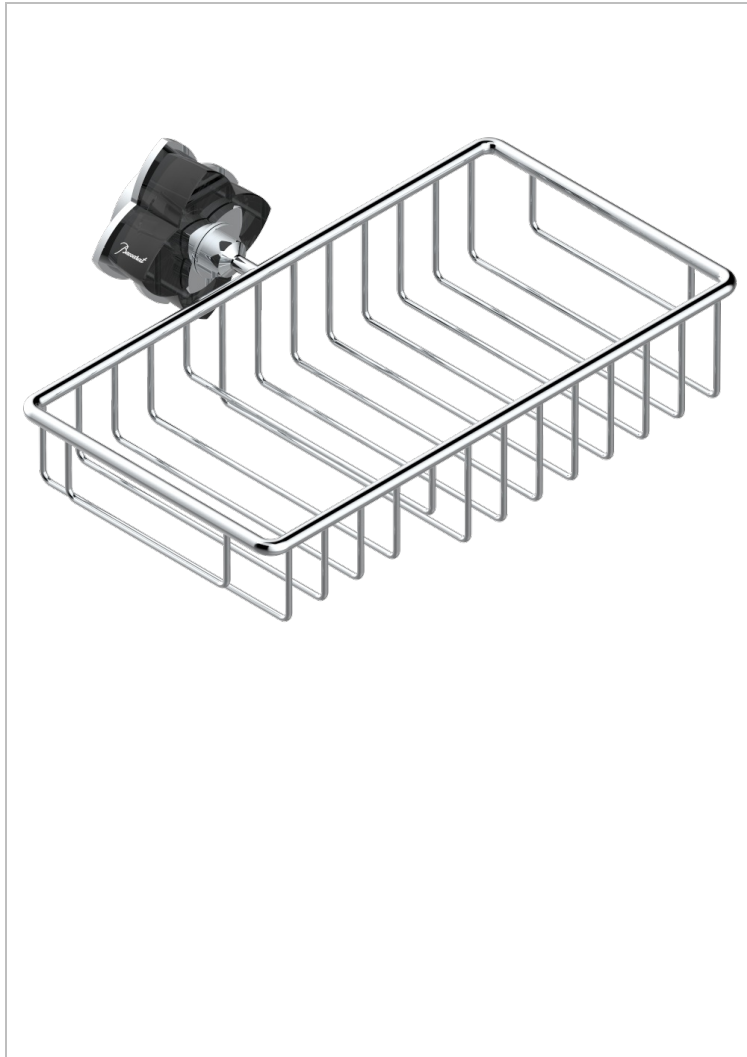

PETALE DE CRISTAL - BLACK CRYSTAL

U6D-2620

Combined soap and sponge holder with flange, 240 x 130 mm

THG[®]
PARIS

CHARACTERISTIC

- Pétale de Cristal - Black crystal
- Combined soap and sponge holder with flange, 240 x 130 mm

AVAILABLE FINITIONS

Antique nickel - H28
Black ceram - D30
Blush PVD - H62
Brass color PVD - H49
Brown bronze color PVD - F33
Gold color PVD - H52

Graphite PVD - H64
Lacquered light bronze - D01
Matt Umber PVD - H67
Matt blush PVD - H60
Matt brass color PVD - H50
Matt brown bronze color PVD - F34