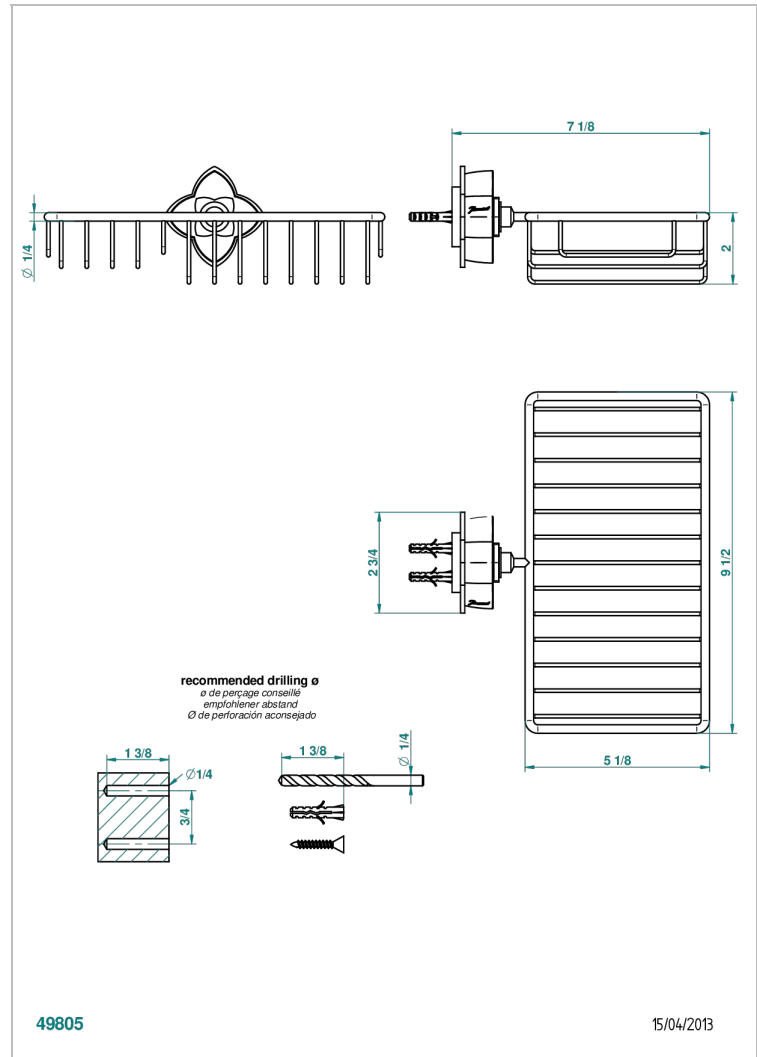

PETALE DE CRISTAL - BLACK CRYSTAL

U6D-2620

Combined soap and sponge holder with flange, 240 x 130 mm

THG[®]
PARIS

CHARACTERISTIC

- Pétale de Cristal - Black crystal
- Combined soap and sponge holder with flange, 240 x 130 mm