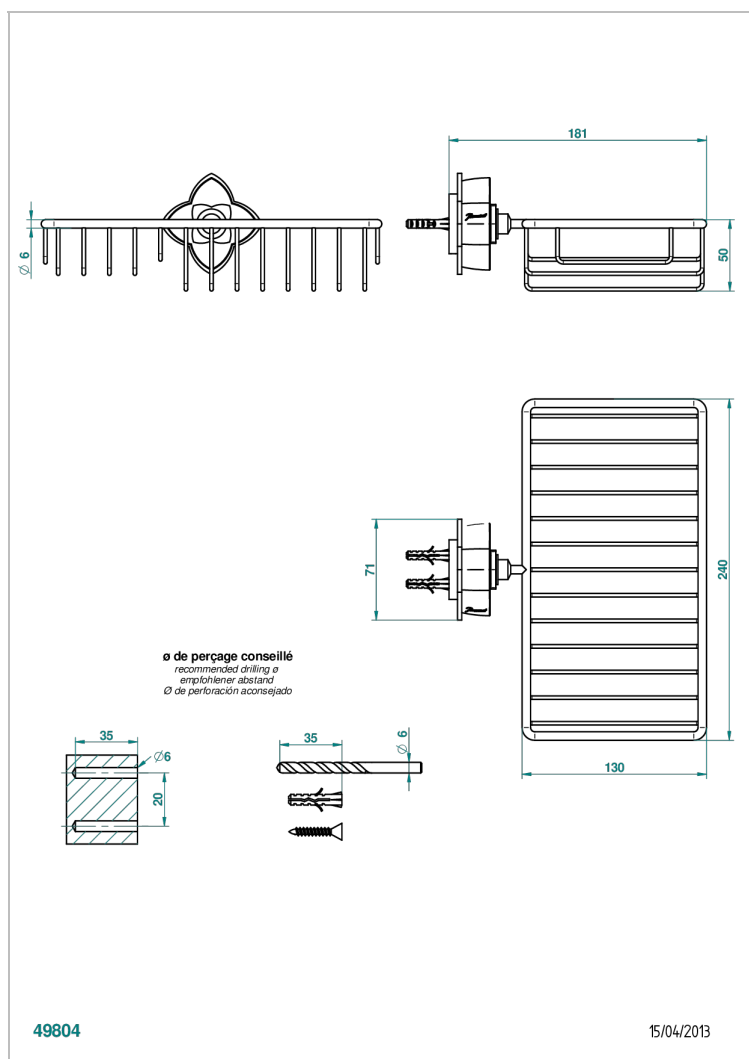

PETALE DE CRISTAL - RED CRYSTAL

U6C-2620

Combined soap and sponge holder with flange, 240 x 130 mm

CHARACTERISTIC

- Pétale de Cristal - Red crystal
- Combined soap and sponge holder with flange, 240 x 130 mm