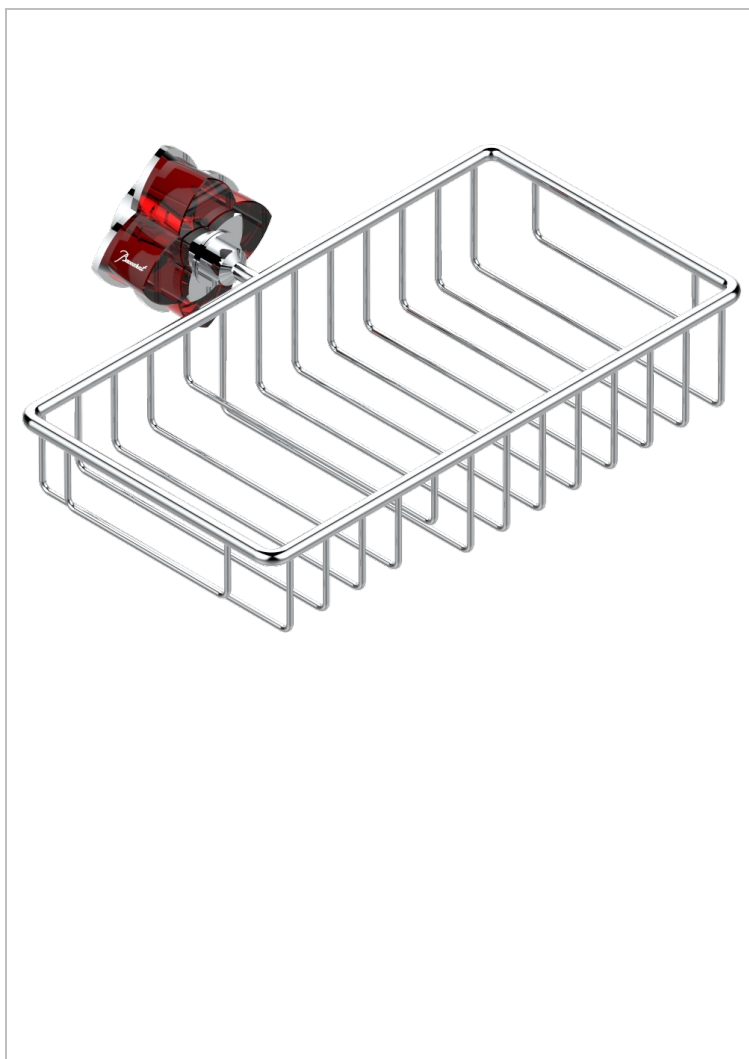

PETALE DE CRISTAL - RED CRYSTAL

U6C-2620

Combined soap and sponge holder with flange, 240 x 130 mm

CHARACTERISTIC

- Pétale de Cristal - Red crystal
- Combined soap and sponge holder with flange, 240 x 130 mm