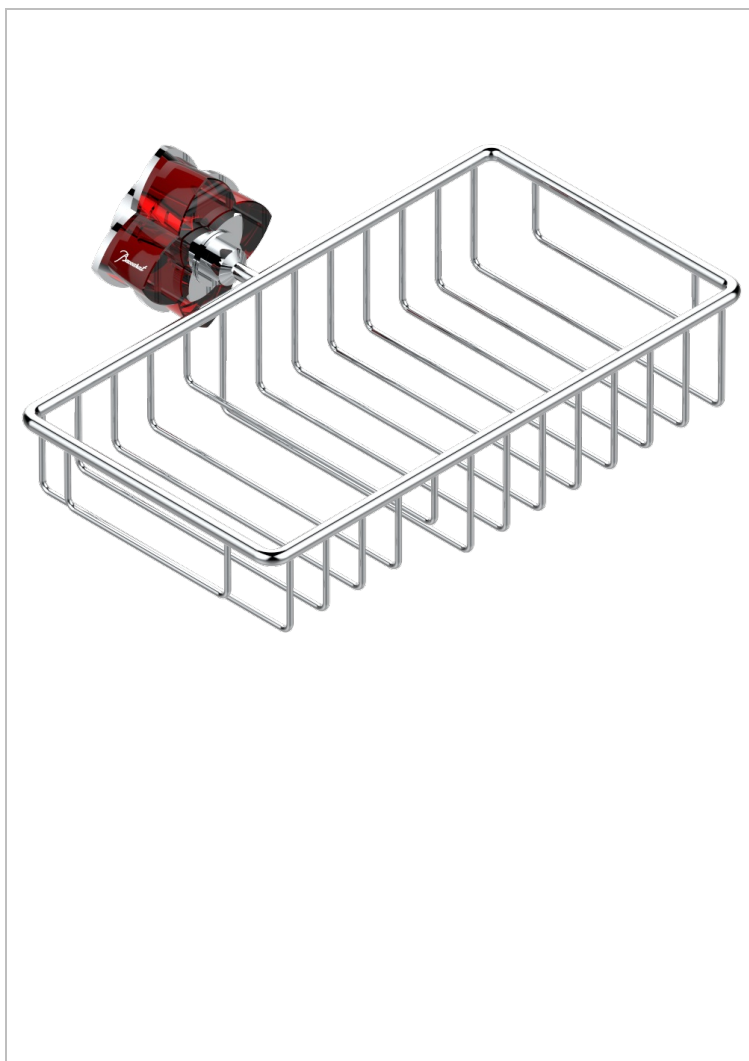

PETALE DE CRISTAL - RED CRYSTAL

U6C-2620

Combined soap and sponge holder with flange, 240 x 130 mm

CHARACTERISTIC

- Pétale de Cristal - Red crystal
- Combined soap and sponge holder with flange, 240 x 130 mm