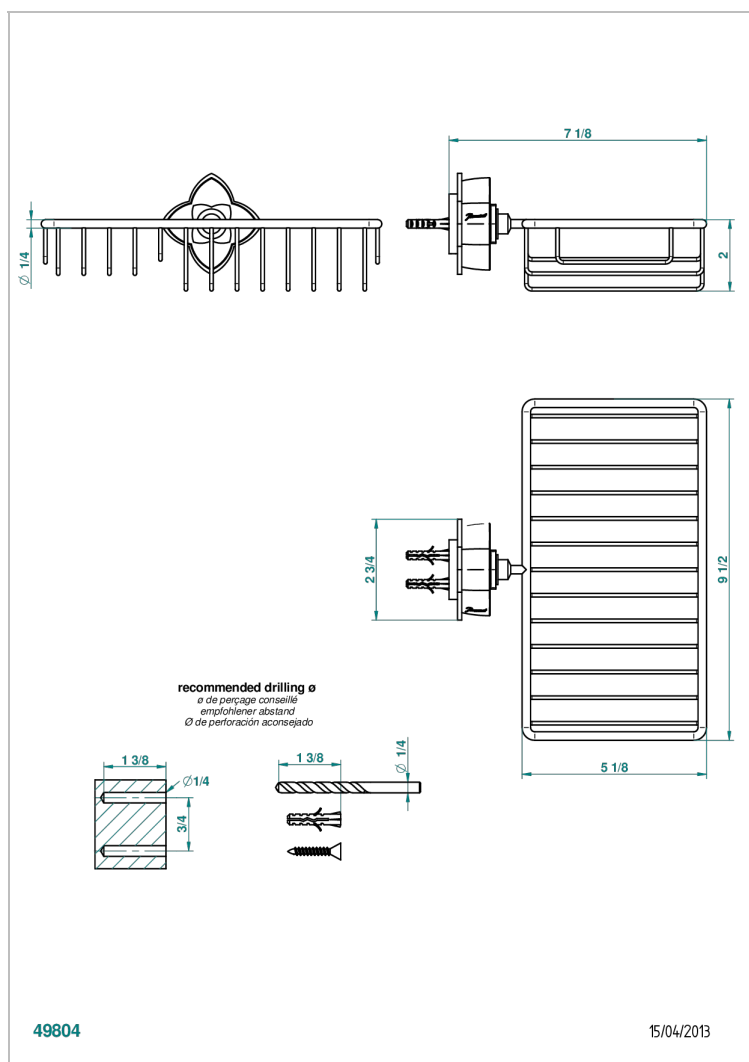

PETALE DE CRISTAL - RED CRYSTAL

U6C-2620

Combined soap and sponge holder with flange, 240 x 130 mm

CHARACTERISTIC

- Pétale de Cristal - Red crystal
- Combined soap and sponge holder with flange, 240 x 130 mm