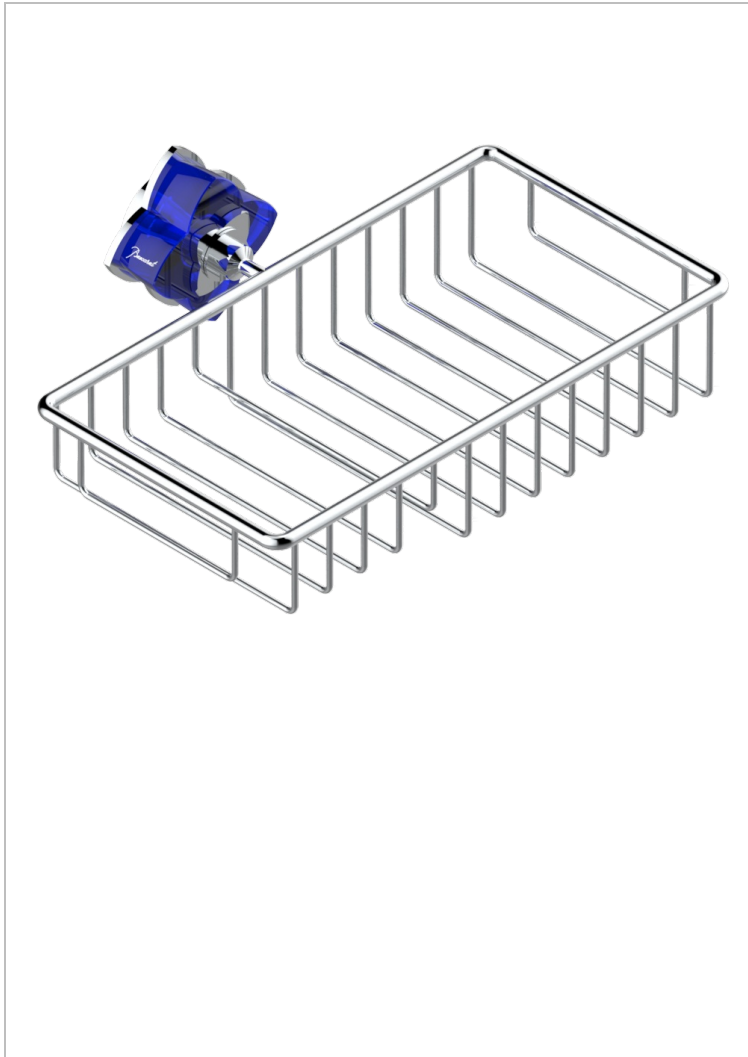

PETALE DE CRISTAL - BLUE CRYSTAL

U6B-2620

Soap and sponge holder, wall mounted

THG[®]
PARIS

CHARACTERISTIC

- Pétale de Cristal - Blue crystal
- Soap and sponge holder, wall mounted

AVAILABLE FINITIONS

Black ceram - D30
Blush PVD - H62
Brass color PVD - H49
Brown bronze color PVD - F33
Chrome polished - A02
Chrome polished / gold polished - G02

Copper antique matt, coated - H07
Gold color PVD - H52
Gold mat - F07
Gold polished - F01
Graphite PVD - H64
Light coated bronze - D01

Matt Umber PVD - H67
Matt blush PVD - H60
Matt brass color PVD - H50
Matt brown bronze color PVD - F34
Matt chrome (American satin) - C02
Matt gold color PVD - H53

Matt graphite PVD - H65
Matt nickel (American satin) - C01
Matt nickel color PVD - H56
Nickel antique / Sovereign - H28
Nickel color PVD - H55
Nickel polished - B01

Soft gold - F30
Soft matt gold - F31
Umber PVD - H66