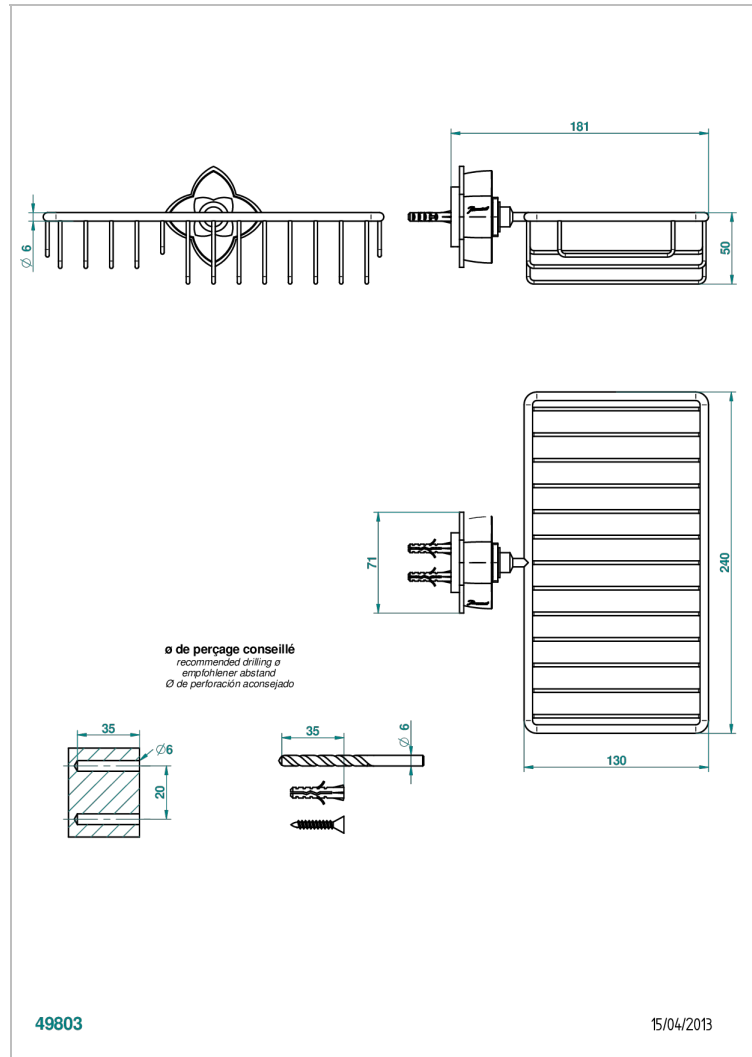

PETALE DE CRISTAL - BLUE CRYSTAL

U6B-2620

Soap and sponge holder, wall mounted

THG[®]
PARIS

CHARACTERISTIC

- Pétale de Cristal - Blue crystal
- Soap and sponge holder, wall mounted

AVAILABLE FINITIONS

Black ceram - D30
Blush PVD - H62
Brass color PVD - H49
Brown bronze color PVD - F33
Chrome polished - A02
Chrome polished / gold polished - G02