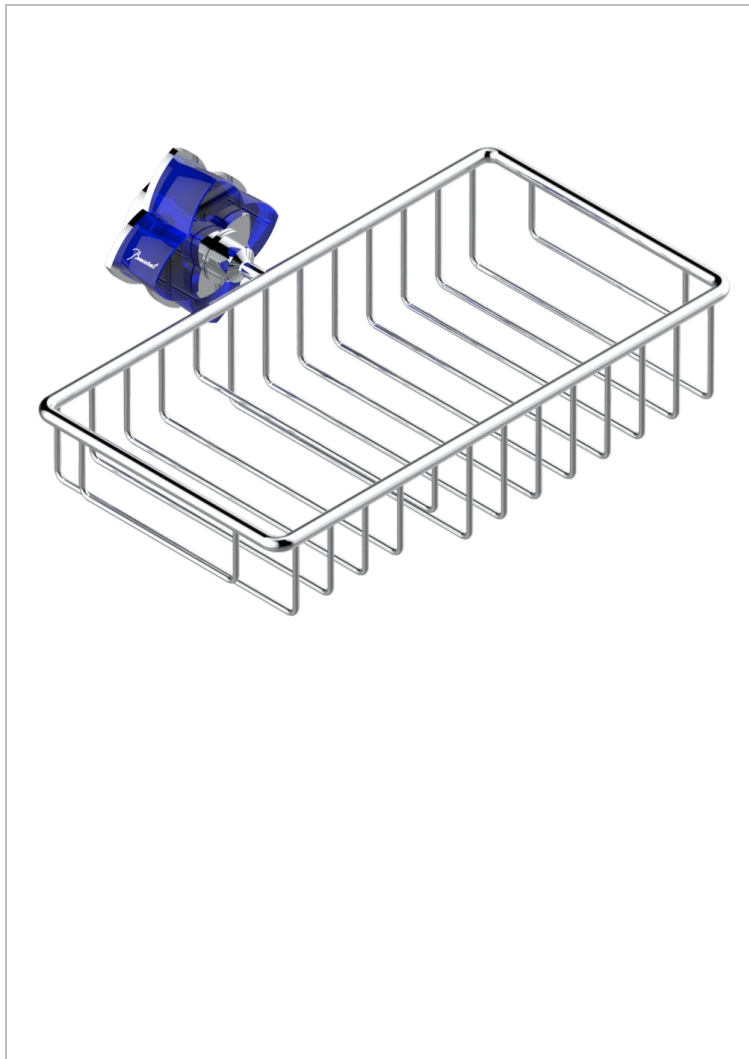

PETALE DE CRISTAL - BLUE CRYSTAL

U6B-2620

Soap and sponge holder, wall mounted

THG[®]
PARIS

CHARACTERISTIC

- Pétale de Cristal - Blue crystal
- Soap and sponge holder, wall mounted

AVAILABLE FINITIONS

Black ceram - D30
Blush PVD - H62
Brass color PVD - H49
Brown bronze color PVD - F33
Chrome polished - A02
Chrome polished / gold polished - G02

Copper antique matt, coated - H07
Gold color PVD - H52
Gold mat - F07
Gold polished - F01
Graphite PVD - H64
Light coated bronze - D01

Matt Umber PVD - H67
Matt blush PVD - H60
Matt brass color PVD - H50
Matt brown bronze color PVD - F34
Matt chrome (American satin) - C02
Matt gold color PVD - H53