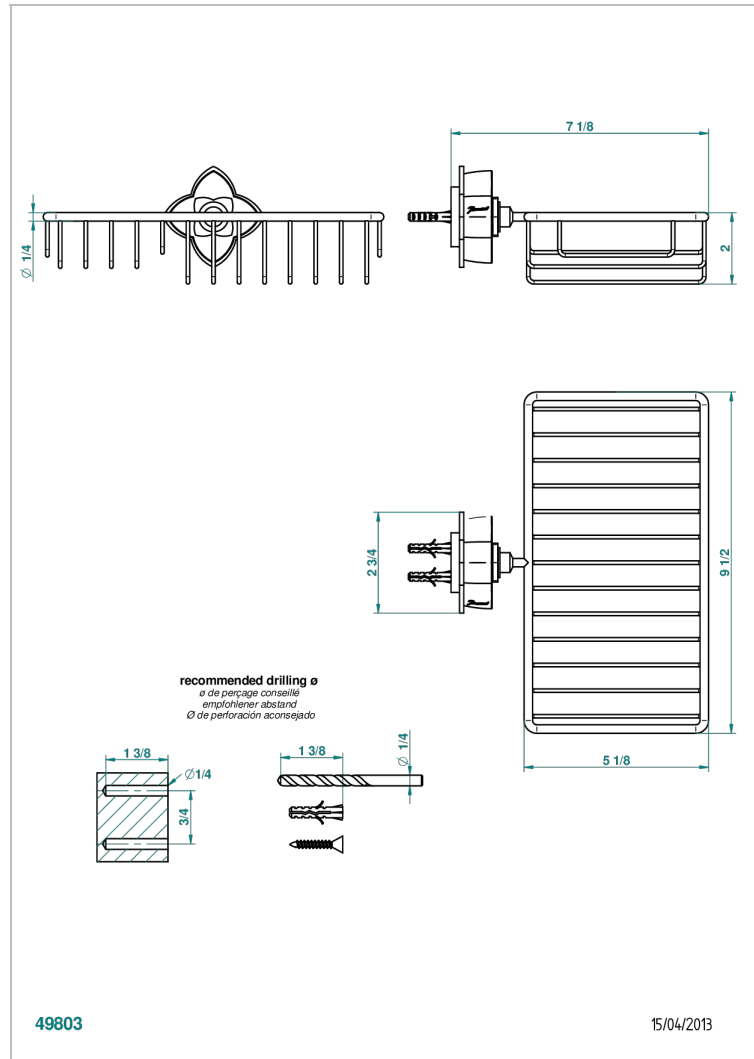

PETALE DE CRISTAL - BLUE CRYSTAL

U6B-2620

Soap and sponge holder, wall mounted

THG[®]
PARIS

CHARACTERISTIC

- Pétale de Cristal - Blue crystal
- Soap and sponge holder, wall mounted

AVAILABLE FINITIONS

Black ceram - D30
Blush PVD - H62
Brass color PVD - H49
Brown bronze color PVD - F33
Chrome polished - A02
Chrome polished / gold polished - G02