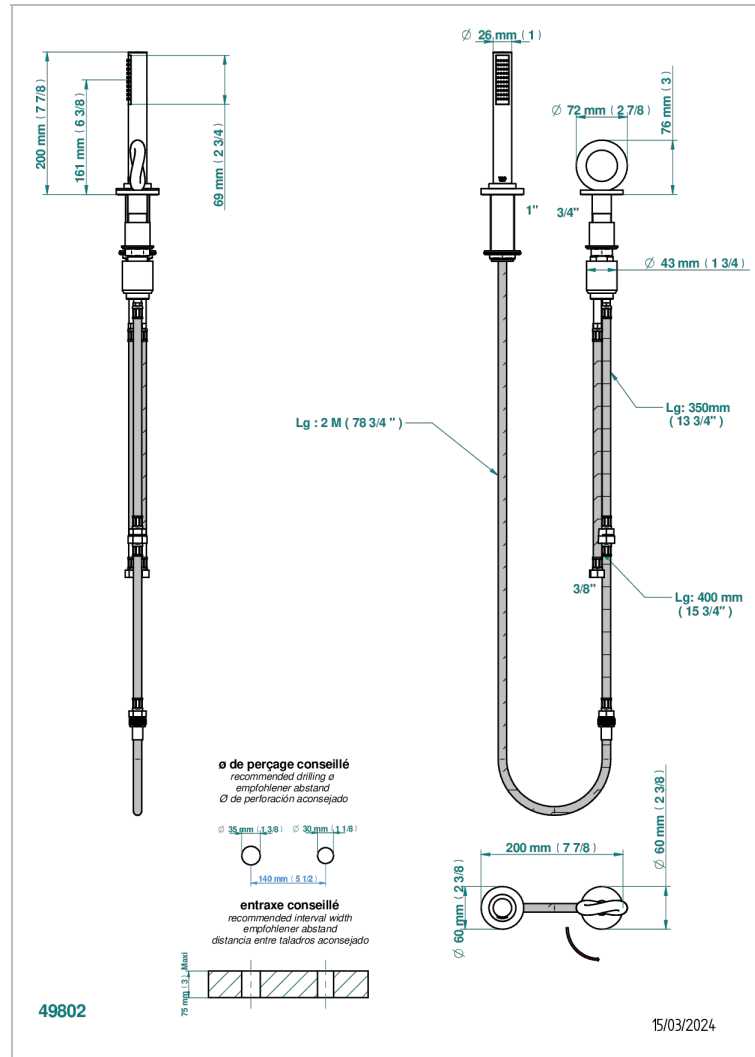

COLLECTION "O"

G4P-6532/60A

Deck mounted mixer with handshower, progressive cartridge

THG[®]
PARIS

CHARACTERISTIC

- ACS : 22ACCLY009

STANDARDS

AVAILABLE FINITIONS

Black ceram - D30

Blush PVD - H62

Brass color PVD - H49

Brown bronze color PVD - F33

Chrome polished - A02

Chrome polished / gold polished - G02

Copper antique matt, coated - H07

Gold color PVD - H52