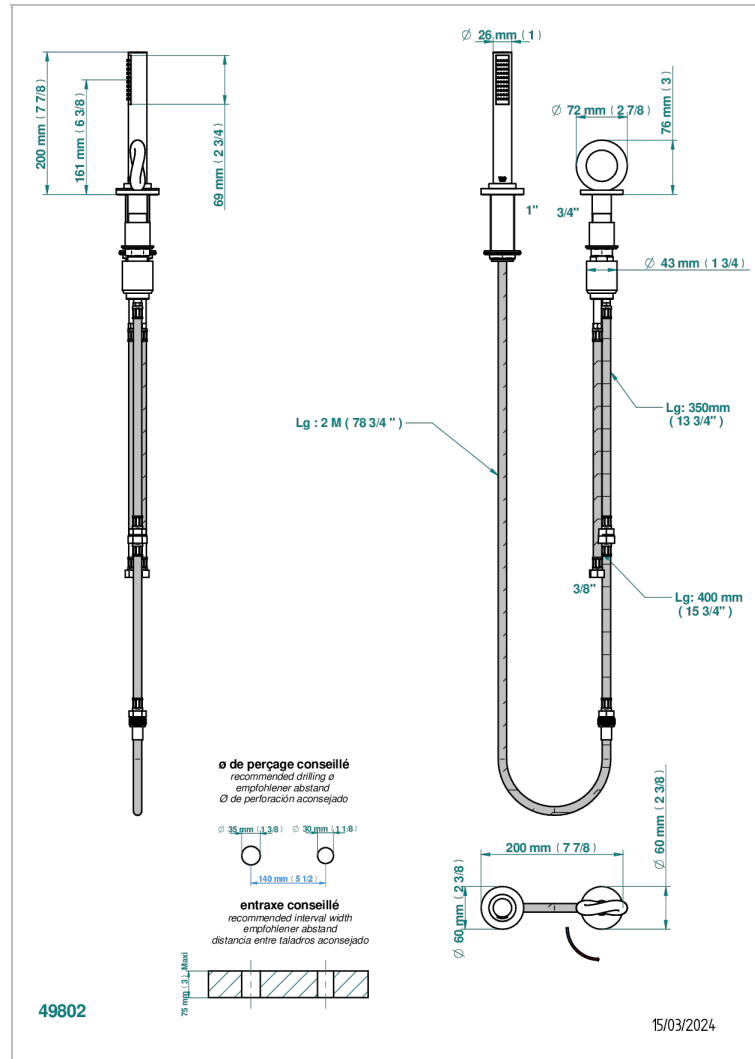

COLLECTION "O"

G4P-6532/60A

Rim mounted ceramic mixer with handshower with progressive cartridge

CHARACTERISTIC

- ACS : 22ACCLY009

STANDARDS

AVAILABLE FINITIONS

- Antique nickel - H28
- Black ceram - D30
- Blush PVD - H62
- Brass color PVD - H49
- Brown bronze color PVD - F33
- Gold color PVD - H52

- Graphite PVD - H64
- Lacquered light bronze - D01
- Matt Umber PVD - H67
- Matt blush PVD - H60
- Matt brass color PVD - H50
- Matt brown bronze color PVD - F34

- Matt chrome - C02
- Matt gold - F07
- Matt gold color PVD - H53
- Matt graphite PVD - H65
- Matt nickel (color finish) - C01
- Matt nickel color PVD - H56

- Nickel color PVD - H55
- Polished chrome (color finish) - A02
- Polished chrome / Polished gold (color finish) - G02
- Polished gold (color finish) - F01
- Polished nickel - B01
- Soft gold - F30

- Soft matt gold - F31
- Umber PVD - H66
- Varnished matt antique red copper (color finish) - H07