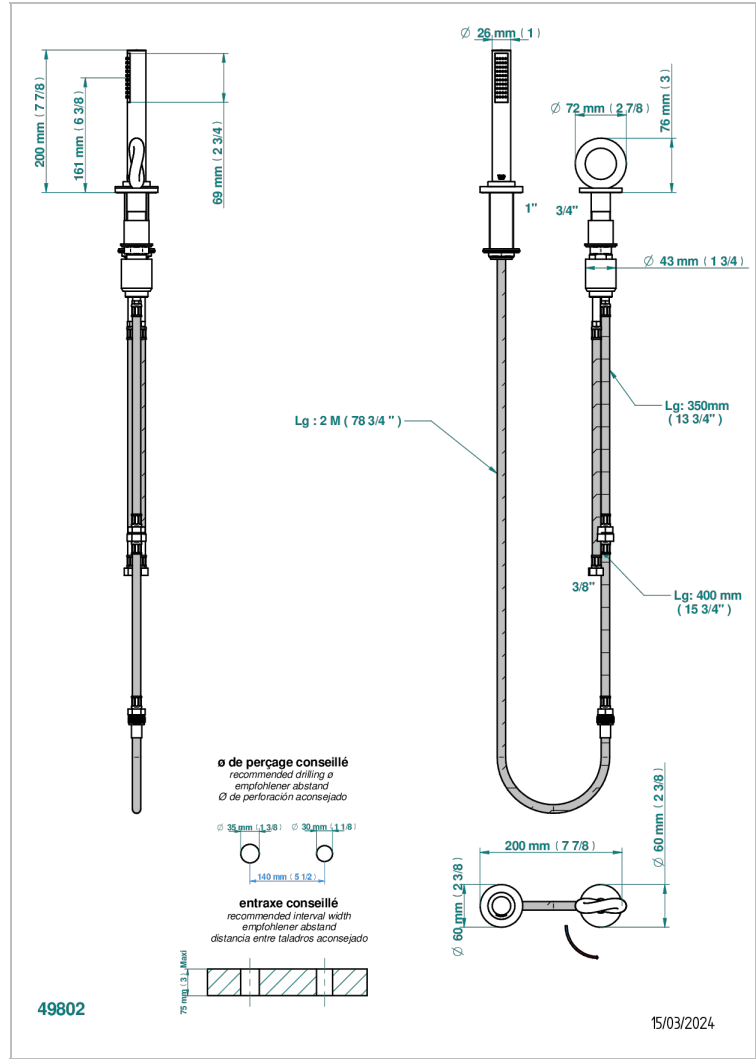

# COLLECTION "O"

G4P-6532/60A

Rim mounted ceramic mixer with handshower with progressive cartridge

THG<sup>®</sup>  
PARIS

## CHARACTERISTIC

- ACS : 22ACCLY009

## AVAILABLE FINITIONS

- Antique nickel - H28
- Black ceram - D30
- Blush PVD - H62
- Brass color PVD - H49
- Brown bronze color PVD - F33
- Gold color PVD - H52

- Graphite PVD - H64
- Lacquered light bronze - D01
- Matt Umber PVD - H67
- Matt blush PVD - H60
- Matt brass color PVD - H50
- Matt brown bronze color PVD - F34