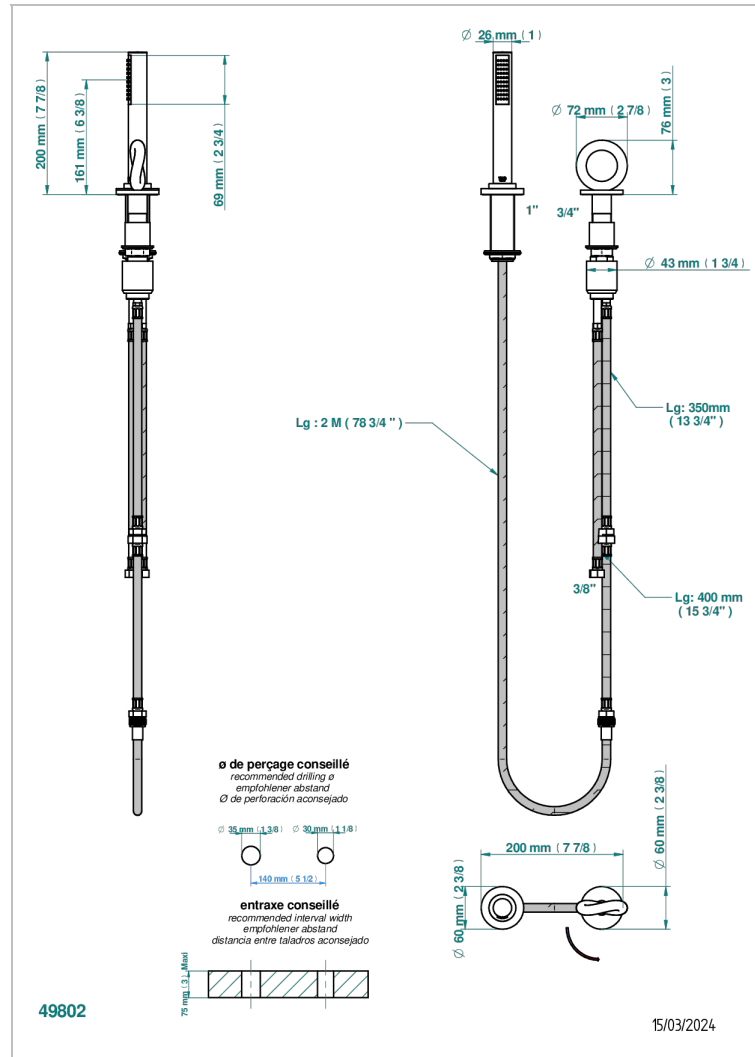

COLLECTION "O"

G4P-6532/60A

Rim mounted ceramic mixer with handshower with progressive cartridge

CHARACTERISTIC

- ACS : 22ACCLY009

STANDARDS

AVAILABLE FINITIONS

Antique nickel - H28
Black ceram - D30
Blush PVD - H62
Brass color PVD - H49
Brown bronze color PVD - F33
Gold color PVD - H52

Graphite PVD - H64
Lacquered light bronze - D01
Matt Umber PVD - H67
Matt blush PVD - H60
Matt brass color PVD - H50
Matt brown bronze color PVD - F34

Matt chrome - C02
Matt gold - F07
Matt gold color PVD - H53
Matt graphite PVD - H65
Matt nickel (color finish) - C01
Matt nickel color PVD - H56

Nickel color PVD - H55
Polished chrome (color finish) - A02
Polished chrome / Polished gold (color finish) - G02
Polished gold (color finish) - F01
Polished nickel - B01
Soft gold - F30

Soft matt gold - F31
Umber PVD - H66
Varnished matt antique red copper (color finish) - H07