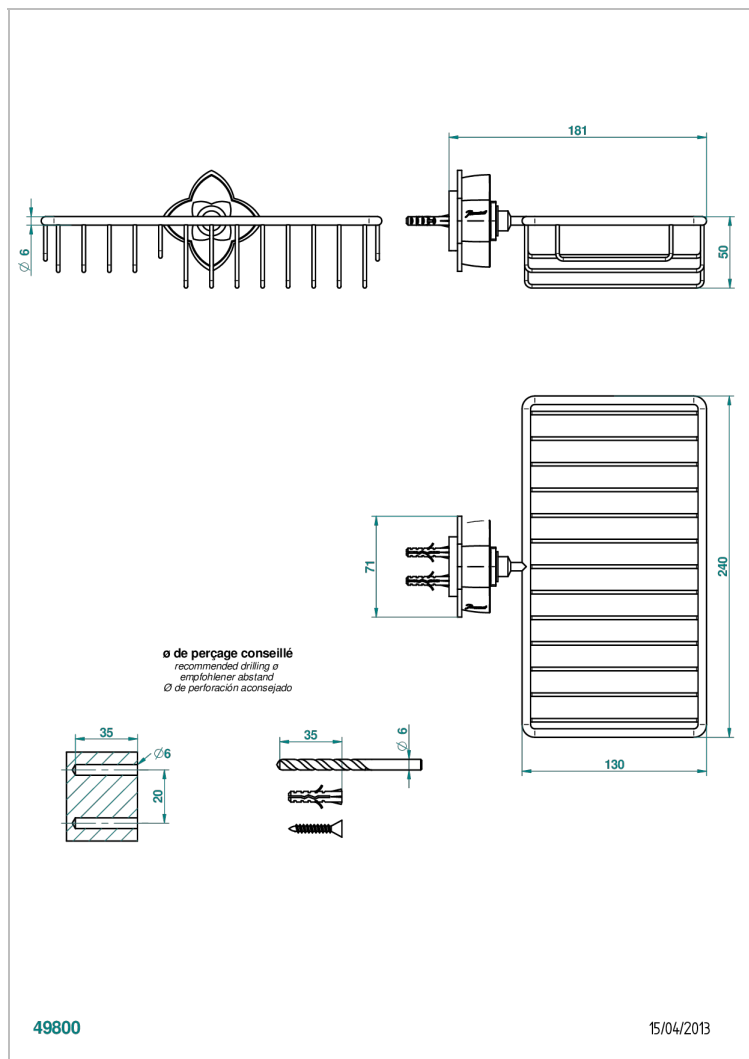

PETALE DE CRISTAL - CLEAR CRYSTAL

U6A-2620

Soap and sponge holder, wall mounted

THG[®]
PARIS

CHARACTERISTIC

- Pétale de Cristal - Clear crystal
- Soap and sponge holder, wall mounted

AVAILABLE FINITIONS

Black ceram - D30
Blush PVD - H62
Brass color PVD - H49
Brown bronze color PVD - F33
Chrome polished - A02
Chrome polished / gold polished - G02