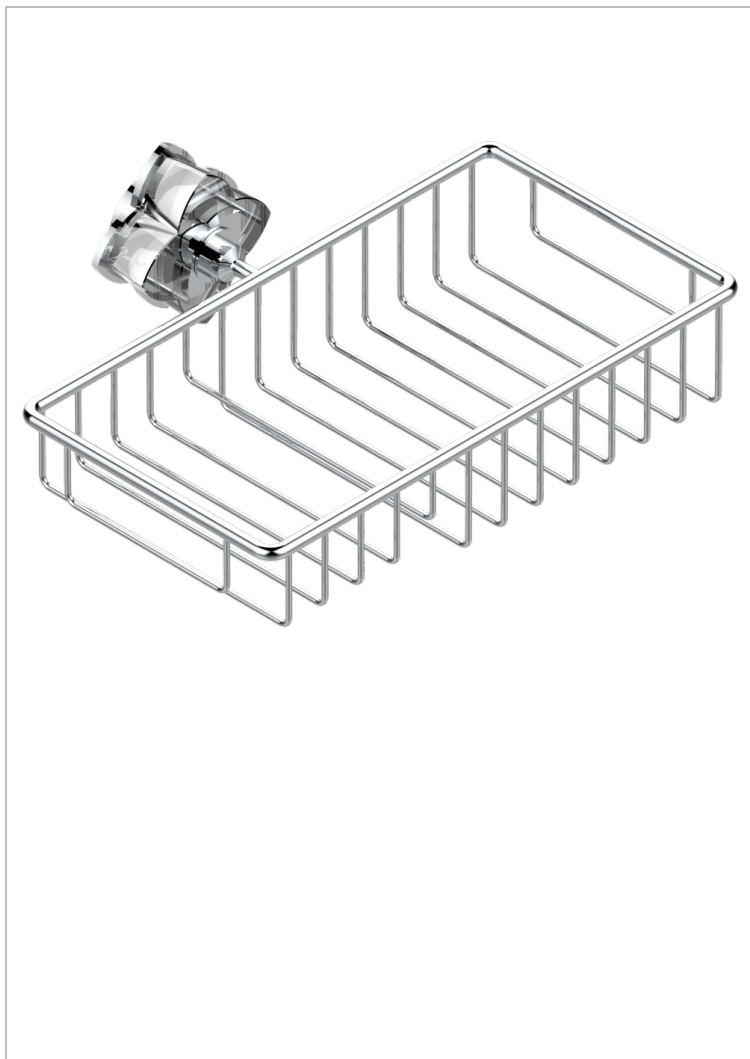

PETALE DE CRISTAL - CLEAR CRYSTAL

U6A-2620

Soap and sponge holder, wall mounted

THG[®]
PARIS

CHARACTERISTIC

- Pétale de Cristal - Clear crystal
- Soap and sponge holder, wall mounted

AVAILABLE FINITIONS

Black ceram - D30
Blush PVD - H62
Brass color PVD - H49
Brown bronze color PVD - F33
Chrome polished - A02
Chrome polished / gold polished - G02

Copper antique matt, coated - H07
Gold color PVD - H52
Gold mat - F07
Gold polished - F01
Graphite PVD - H64
Light coated bronze - D01

Matt Umber PVD - H67
Matt blush PVD - H60
Matt brass color PVD - H50
Matt brown bronze color PVD - F34
Matt chrome (American satin) - C02
Matt gold color PVD - H53