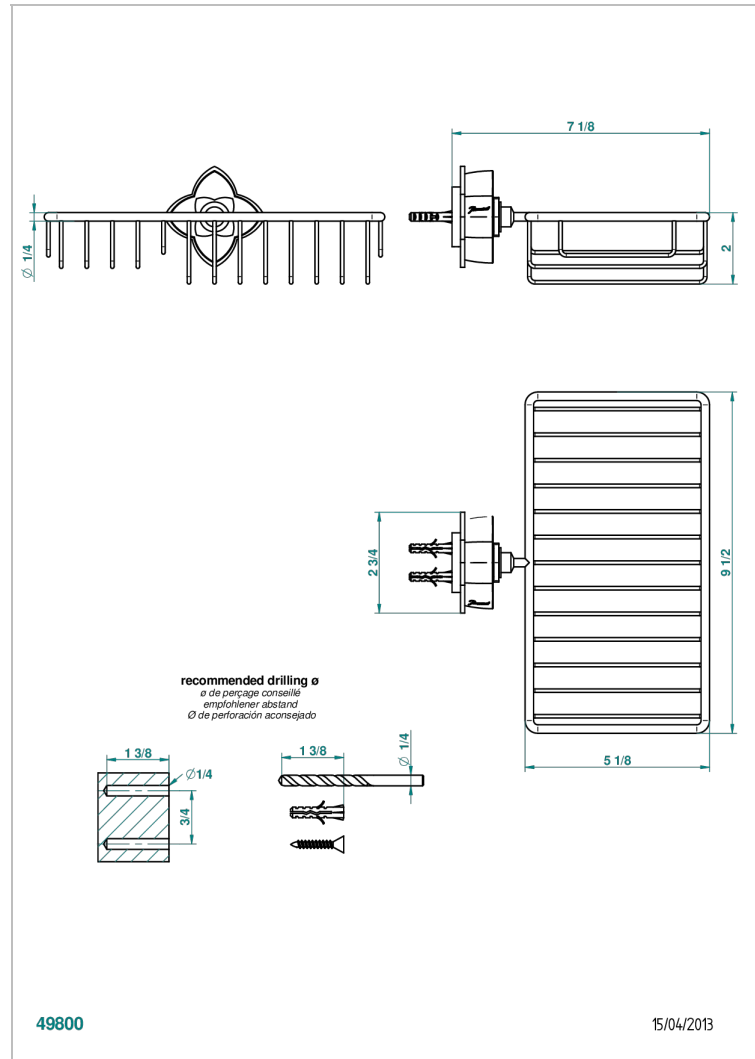

PETALE DE CRISTAL - CLEAR CRYSTAL

U6A-2620

Soap and sponge holder, wall mounted

THG[®]
PARIS

CHARACTERISTIC

- Pétale de Cristal - Clear crystal
- Soap and sponge holder, wall mounted

AVAILABLE FINITIONS

Black ceram - D30
 Blush PVD - H62
 Brass color PVD - H49
 Brown bronze color PVD - F33
 Chrome polished - A02
 Chrome polished / gold polished - G02