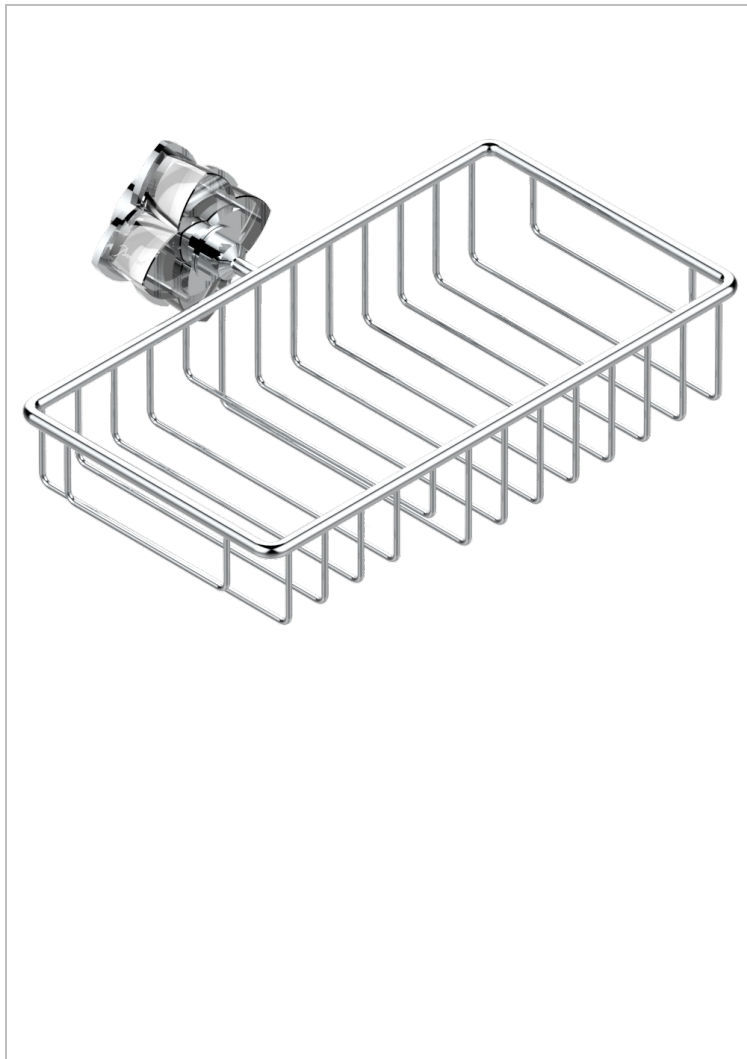

PETALE DE CRISTAL - CLEAR CRYSTAL

U6A-2620

Soap and sponge holder, wall mounted

THG[®]
PARIS

CHARACTERISTIC

- Pétale de Cristal - Clear crystal
- Soap and sponge holder, wall mounted

AVAILABLE FINITIONS

Black ceram - D30
 Blush PVD - H62
 Brass color PVD - H49
 Brown bronze color PVD - F33
 Chrome polished - A02
 Chrome polished / gold polished - G02

Copper antique matt, coated - H07
 Gold color PVD - H52
 Gold mat - F07
 Gold polished - F01
 Graphite PVD - H64
 Light coated bronze - D01

Matt Umber PVD - H67
 Matt blush PVD - H60
 Matt brass color PVD - H50
 Matt brown bronze color PVD - F34
 Matt chrome (American satin) - C02
 Matt gold color PVD - H53