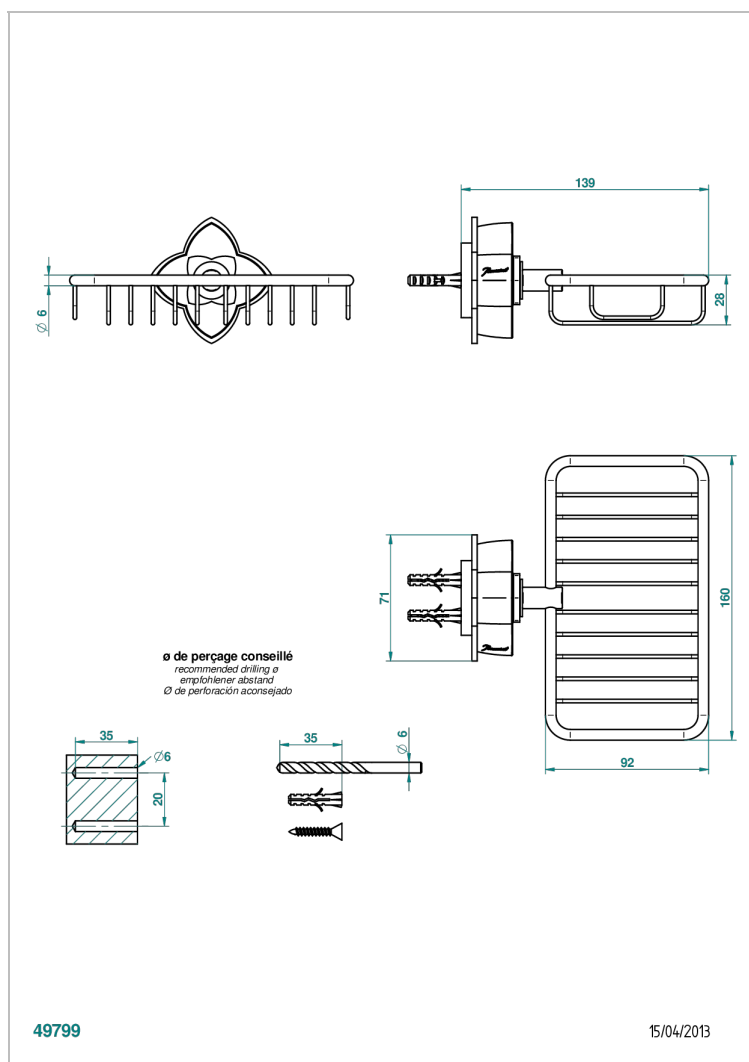

PETALE DE CRISTAL - BLACK CRYSTAL

U6D-620

Soap basket, wall mounted 6"1/4 x 3"5/8

CHARACTERISTIC

- Pétale de Cristal - Black crystal
- Soap basket, wall mounted 6"1/4 x 3"5/8

AVAILABLE FINITIONS

Black ceram - D30