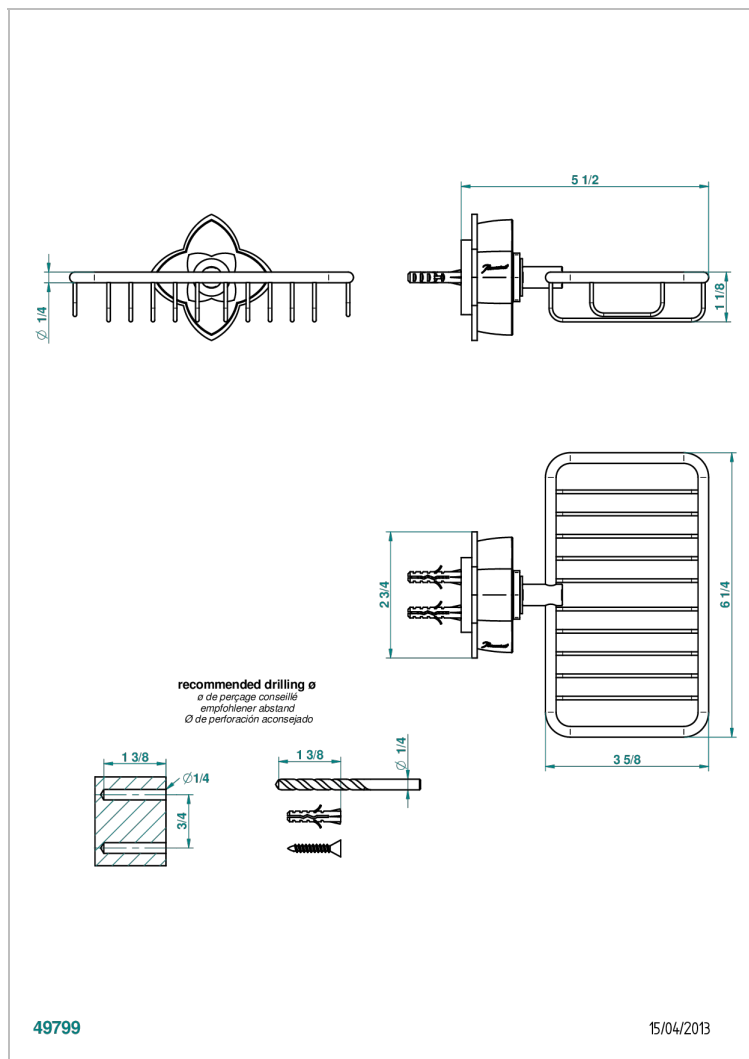

# PETALE DE CRISTAL - BLACK CRYSTAL

U6D-620

Soap basket, wall mounted 6"1/4 x 3"5/8

## CHARACTERISTIC

- Pétale de Cristal - Black crystal
- Soap basket, wall mounted 6"1/4 x 3"5/8