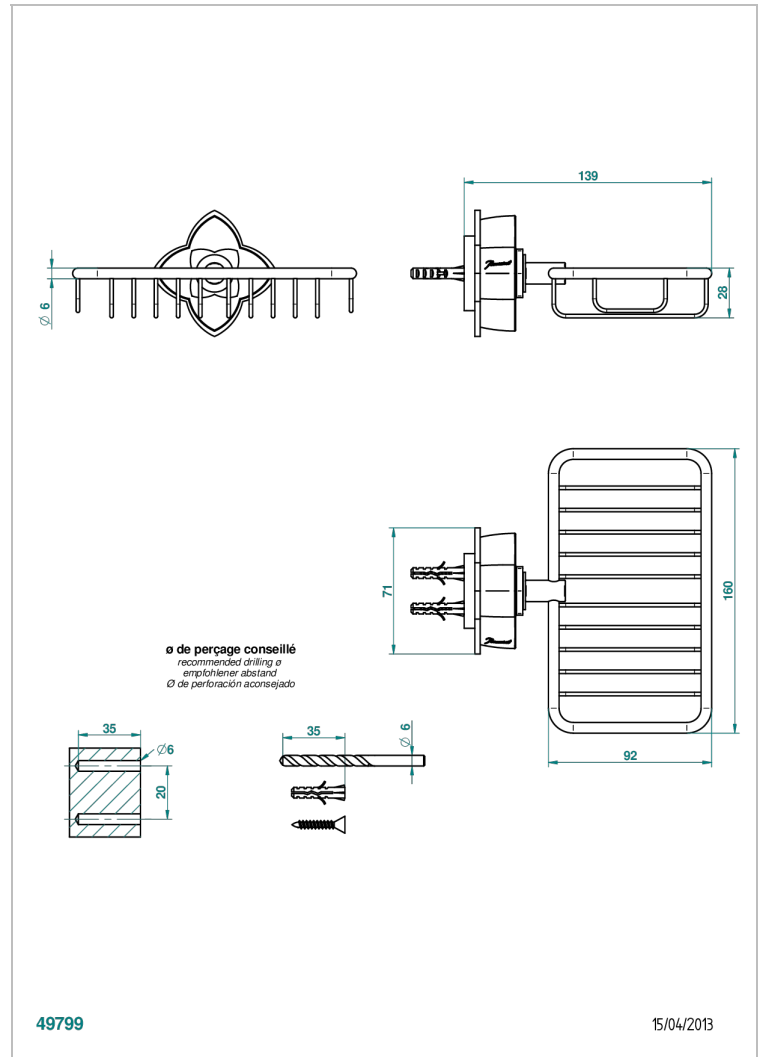

# PETALE DE CRISTAL - BLACK CRYSTAL

U6D-620

Net soap dish with flange, 160 x 95 mm

THG<sup>®</sup>  
PARIS

## CHARACTERISTIC

- Pétale de Cristal - Black crystal
- Net soap dish with flange, 160 x 95 mm