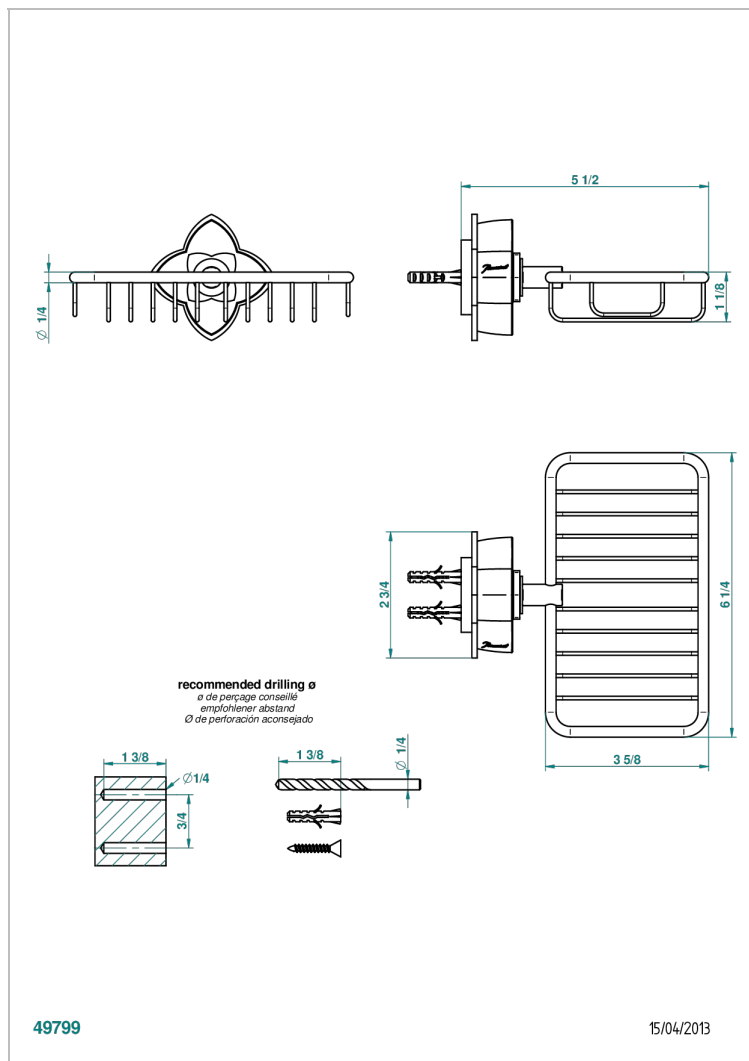

PETALE DE CRISTAL - BLACK CRYSTAL

U6D-620

Net soap dish with flange, 160 x 95 mm

CHARACTERISTIC

- Pétale de Cristal - Black crystal
- Net soap dish with flange, 160 x 95 mm

AVAILABLE FINITIONS

Antique nickel - H28
Black ceram - D30
Blush PVD - H62
Brass color PVD - H49
Brown bronze color PVD - F33
Gold color PVD - H52