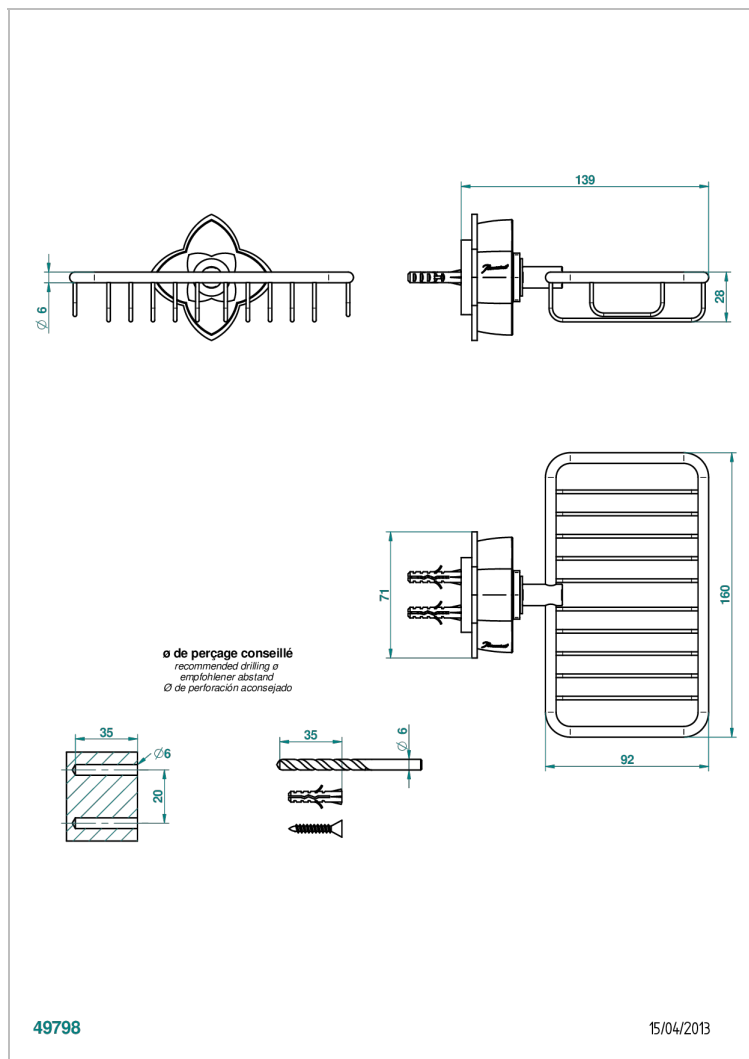

# PETALE DE CRISTAL - RED CRYSTAL

U6C-620

Soap basket, wall mounted 6"1/4 x 3"5/8

## CHARACTERISTIC

- Pétale de Cristal - Red crystal
- Soap basket, wall mounted 6"1/4 x 3"5/8