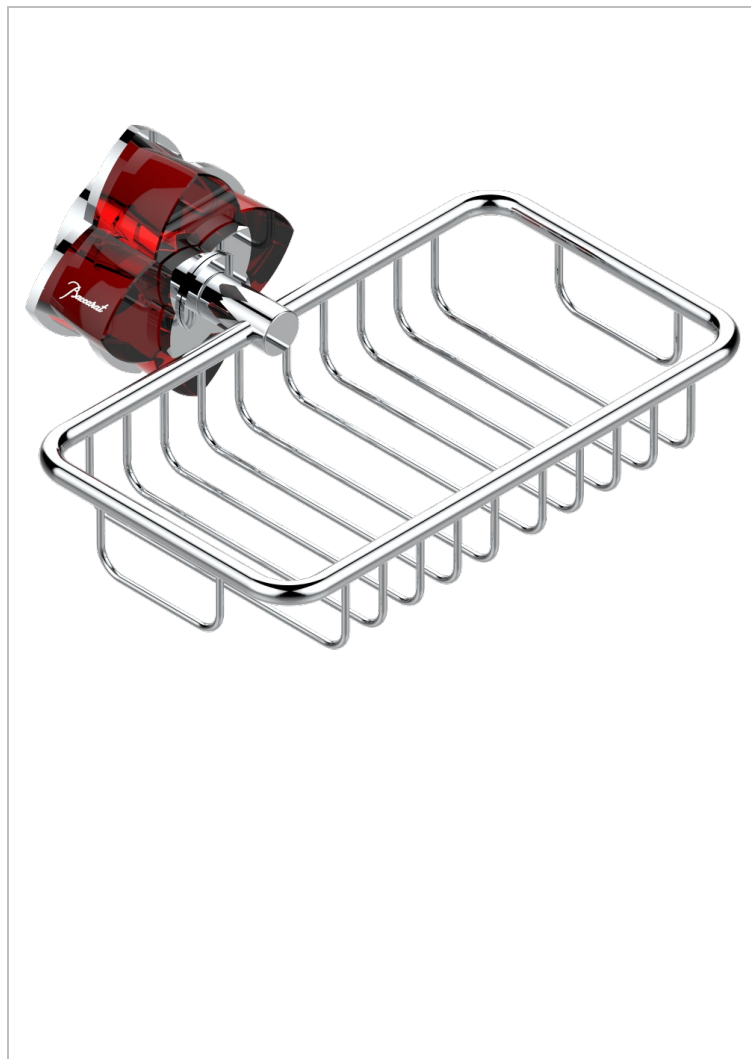

# PETALE DE CRISTAL - RED CRYSTAL

U6C-620

Soap basket, wall mounted 6"1/4 x 3"5/8

## CHARACTERISTIC

- Pétale de Cristal - Red crystal
- Soap basket, wall mounted 6"1/4 x 3"5/8