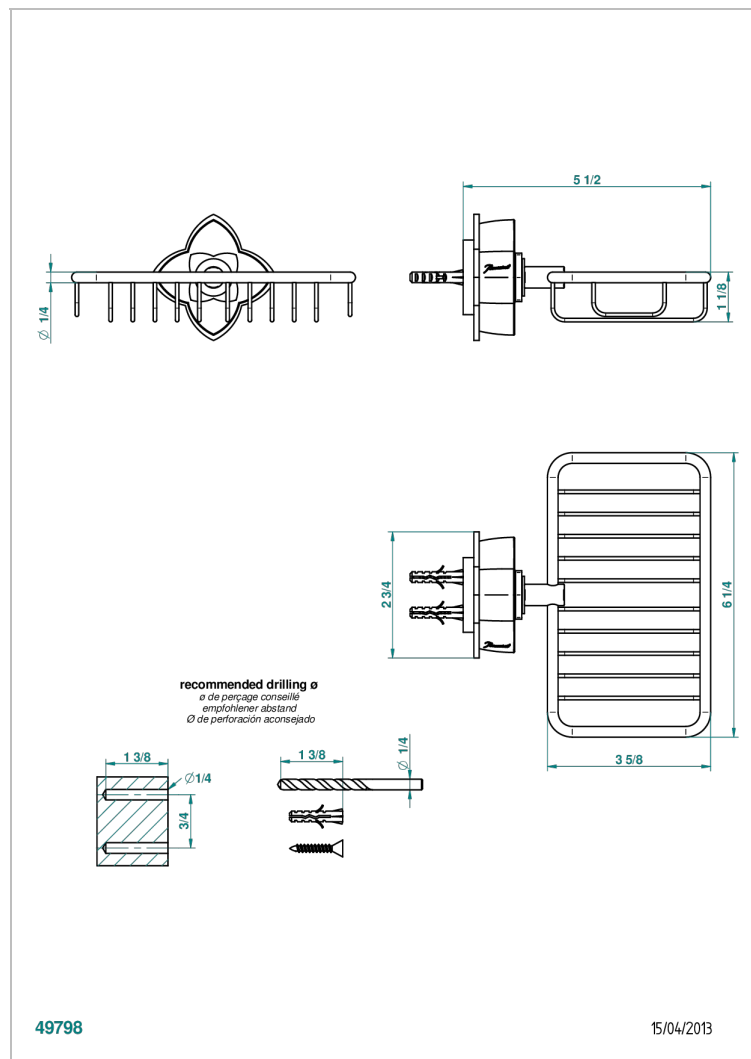

# PETALE DE CRISTAL - RED CRYSTAL

U6C-620

Soap basket, wall mounted 6"1/4 x 3"5/8

## CHARACTERISTIC

- Pétale de Cristal - Red crystal
- Soap basket, wall mounted 6"1/4 x 3"5/8