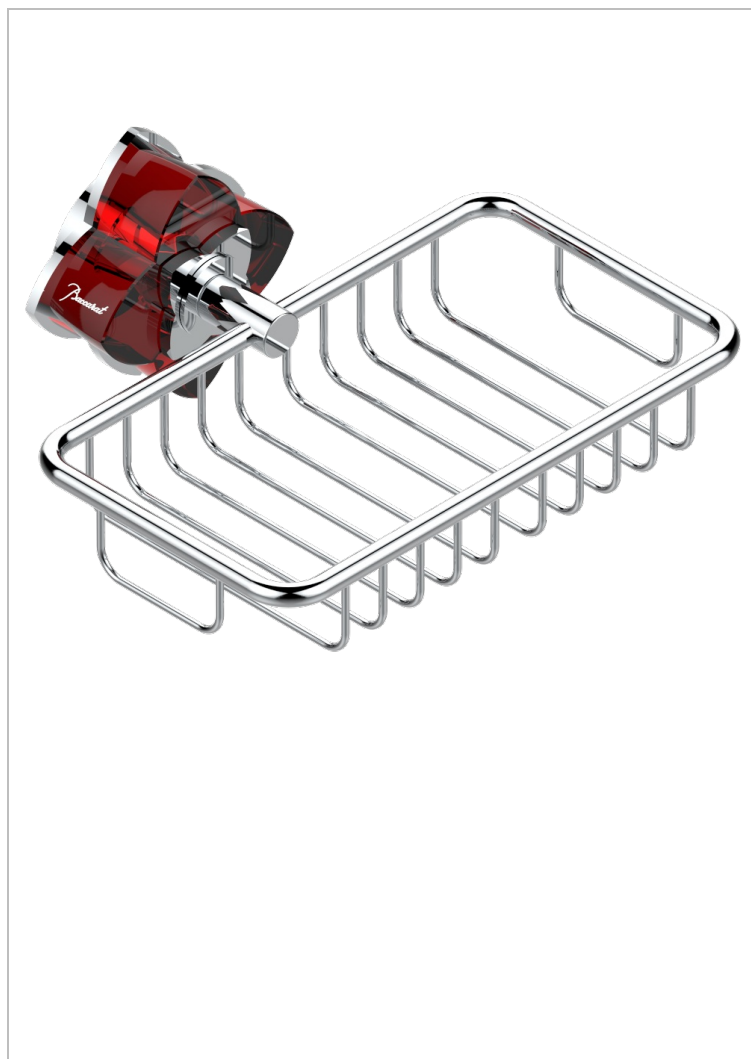

PETALE DE CRISTAL - RED CRYSTAL

U6C-620

Net soap dish with flange, 160 x 95 mm

CHARACTERISTIC

- Pétale de Cristal - Red crystal
- Net soap dish with flange, 160 x 95 mm

AVAILABLE FINITIONS

Antique nickel - H28
Black ceram - D30
Blush PVD - H62
Brass color PVD - H49
Brown bronze color PVD - F33
Gold color PVD - H52

Nickel color PVD - H55
Polished chrome (color finish) - A02
Polished chrome / Polished gold (color finish) - G02
Polished gold (color finish) - F01
Polished nickel - B01
Soft gold - F30

Soft matt gold - F31
Umber PVD - H66
Varnished matt antique red copper (color finish) - H07