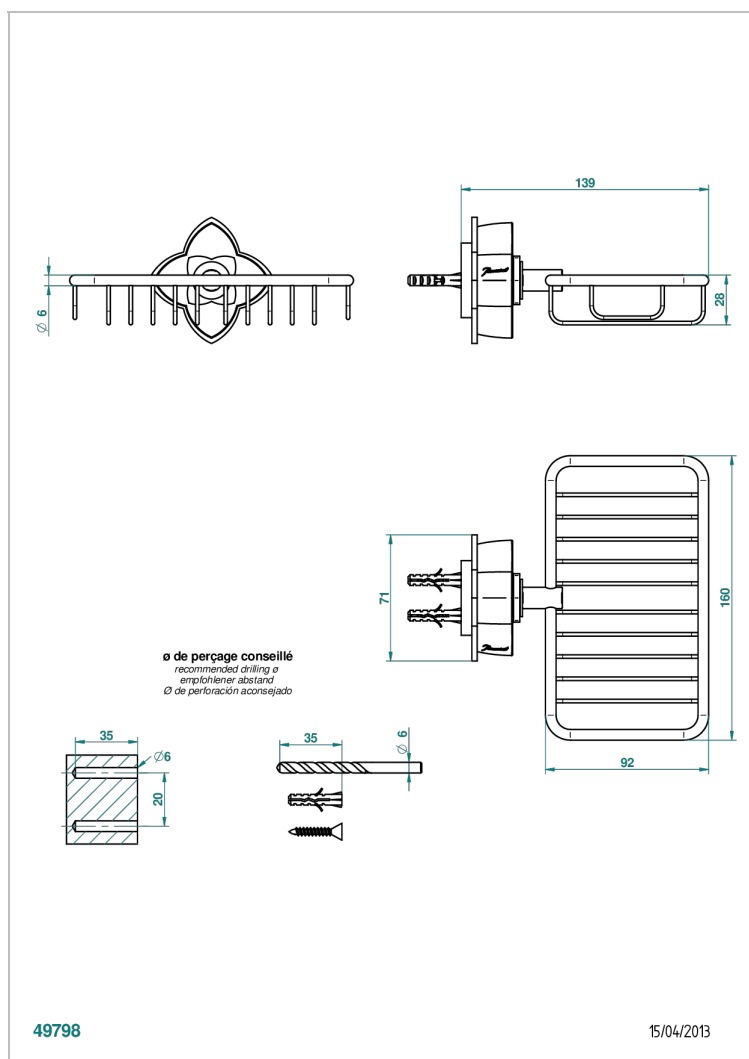

PETALE DE CRISTAL - RED CRYSTAL

U6C-620

Net soap dish with flange, 160 x 95 mm

CHARACTERISTIC

- Pétale de Cristal - Red crystal
- Net soap dish with flange, 160 x 95 mm

AVAILABLE FINITIONS

Antique nickel - H28
Black ceram - D30
Blush PVD - H62
Brass color PVD - H49
Brown bronze color PVD - F33
Gold color PVD - H52

Nickel color PVD - H55
Polished chrome (color finish) - A02
Polished chrome / Polished gold (color finish) - G02
Polished gold (color finish) - F01
Polished nickel - B01
Soft gold - F30

Soft matt gold - F31
Umber PVD - H66
Varnished matt antique red copper (color finish) - H07