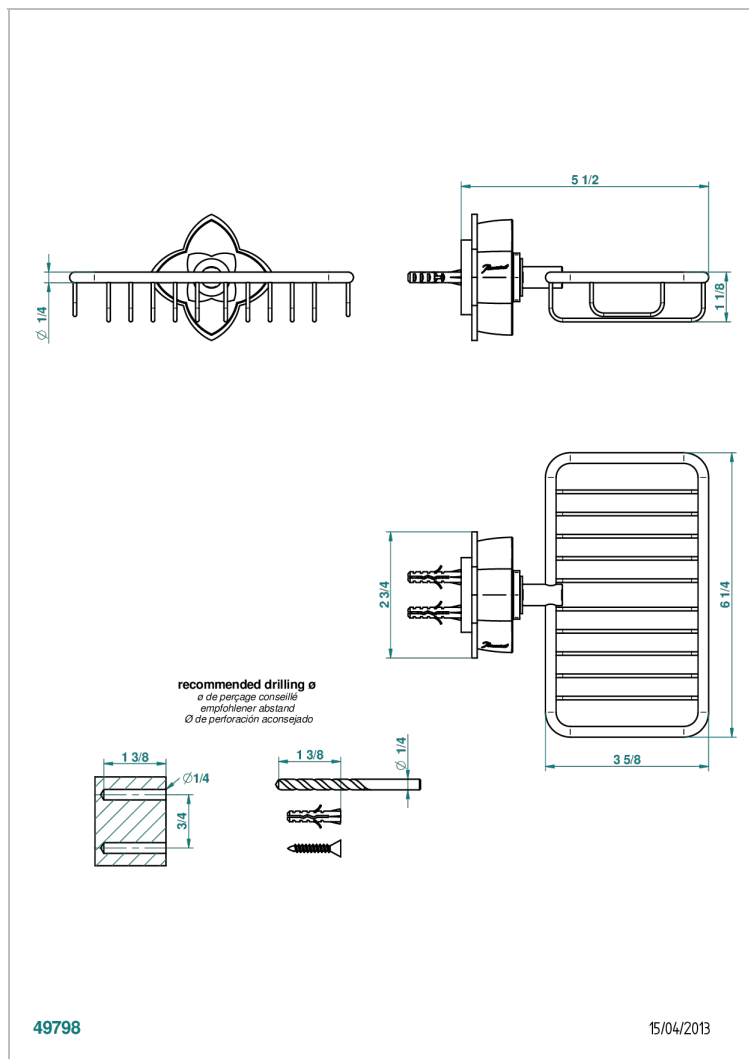

PETALE DE CRISTAL - RED CRYSTAL

U6C-620

Net soap dish with flange, 160 x 95 mm

CHARACTERISTIC

- Pétale de Cristal - Red crystal
- Net soap dish with flange, 160 x 95 mm

AVAILABLE FINITIONS

Antique nickel - H28
Black ceram - D30
Blush PVD - H62
Brass color PVD - H49
Brown bronze color PVD - F33
Gold color PVD - H52