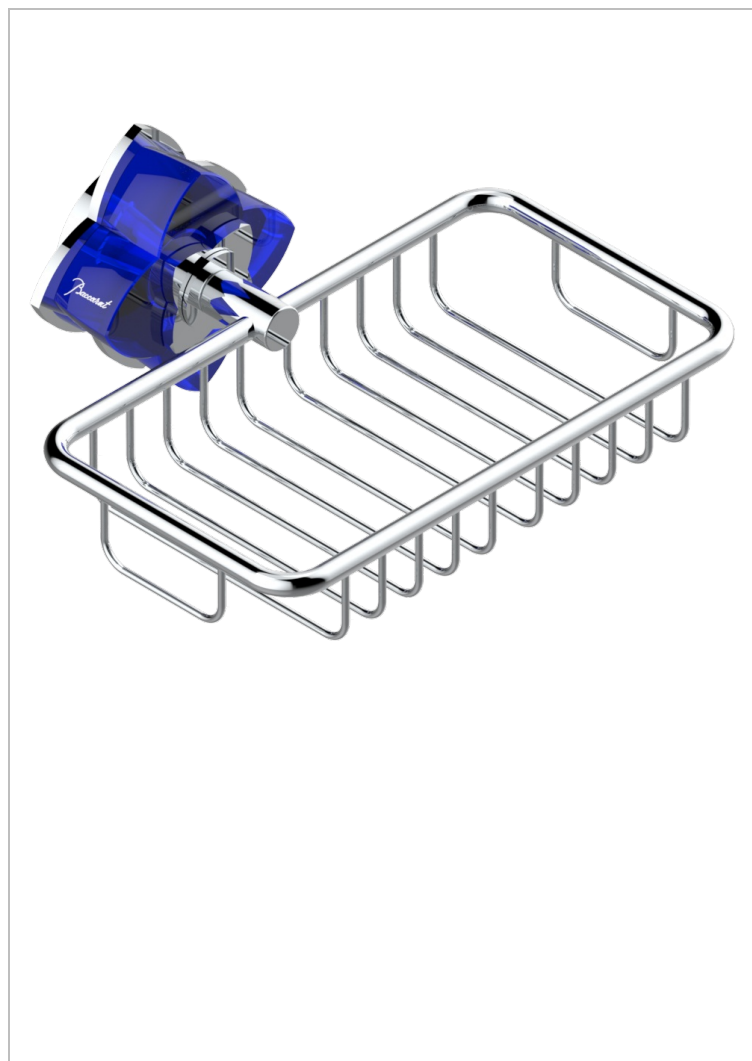

PETALE DE CRISTAL - BLUE CRYSTAL

U6B-620

Soap basket, wall mounted 6"1/4 x 3"5/8

CHARACTERISTIC

- Pétale de Cristal - Blue crystal
- Soap basket, wall mounted 6"1/4 x 3"5/8

AVAILABLE FINITIONS

Black ceram - D30
Blush PVD - H62
Brass color PVD - H49
Brown bronze color PVD - F33
Chrome polished - A02
Chrome polished / gold polished - G02

Copper antique matt, coated - H07
Gold color PVD - H52
Gold mat - F07
Gold polished - F01
Graphite PVD - H64
Light coated bronze - D01

Matt Umber PVD - H67
Matt blush PVD - H60
Matt brass color PVD - H50
Matt brown bronze color PVD - F34
Matt chrome (American satin) - C02
Matt gold color PVD - H53