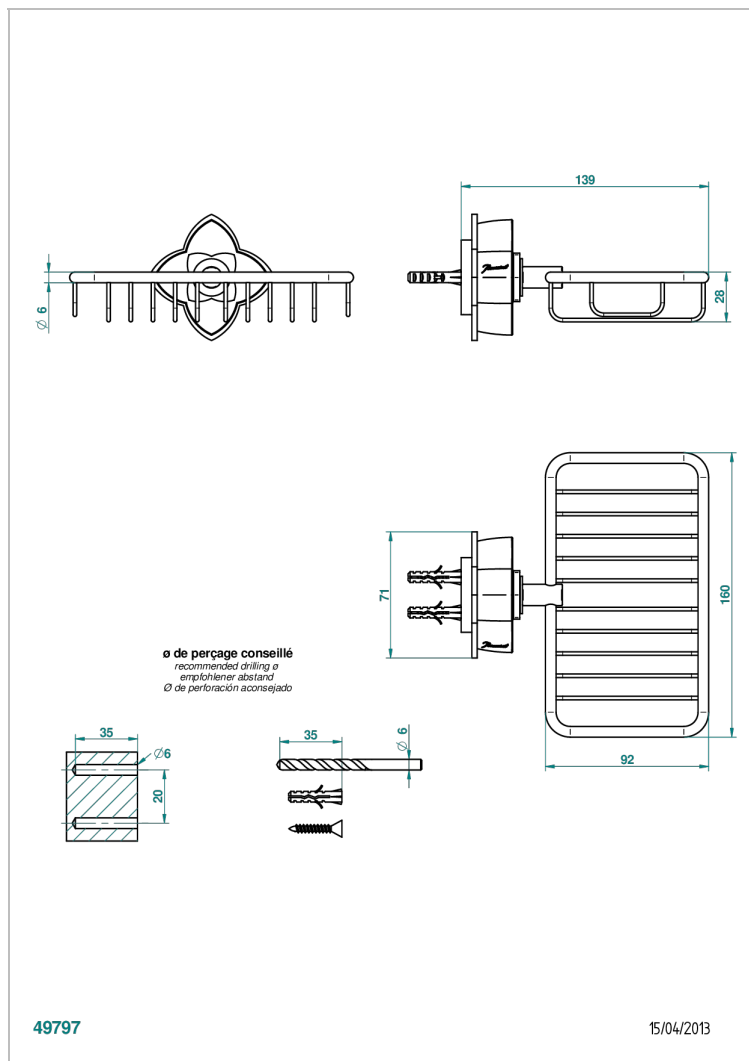

PETALE DE CRISTAL - BLUE CRYSTAL

U6B-620

Soap basket, wall mounted 6"1/4 x 3"5/8

CHARACTERISTIC

- Pétale de Cristal - Blue crystal
- Soap basket, wall mounted 6"1/4 x 3"5/8

AVAILABLE FINITIONS

Black ceram - D30
Blush PVD - H62
Brass color PVD - H49
Brown bronze color PVD - F33
Chrome polished - A02
Chrome polished / gold polished - G02