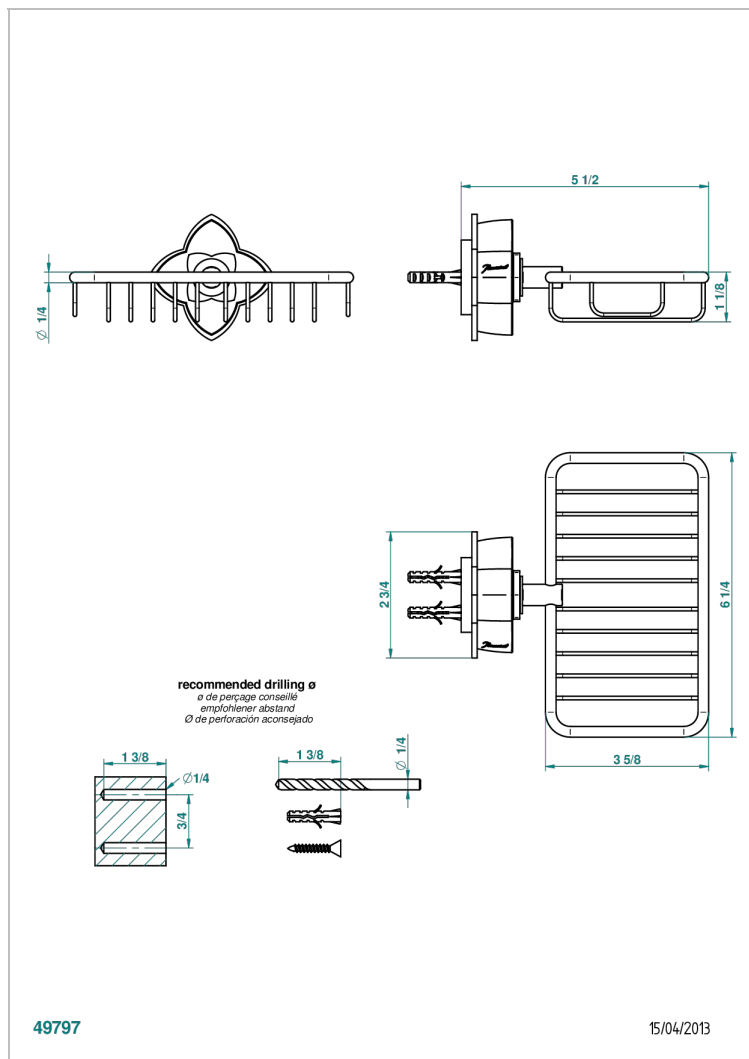

# PETALE DE CRISTAL - BLUE CRYSTAL

U6B-620

Soap basket, wall mounted 6"1/4 x 3"5/8

## CHARACTERISTIC

- Pétale de Cristal - Blue crystal
- Soap basket, wall mounted 6"1/4 x 3"5/8