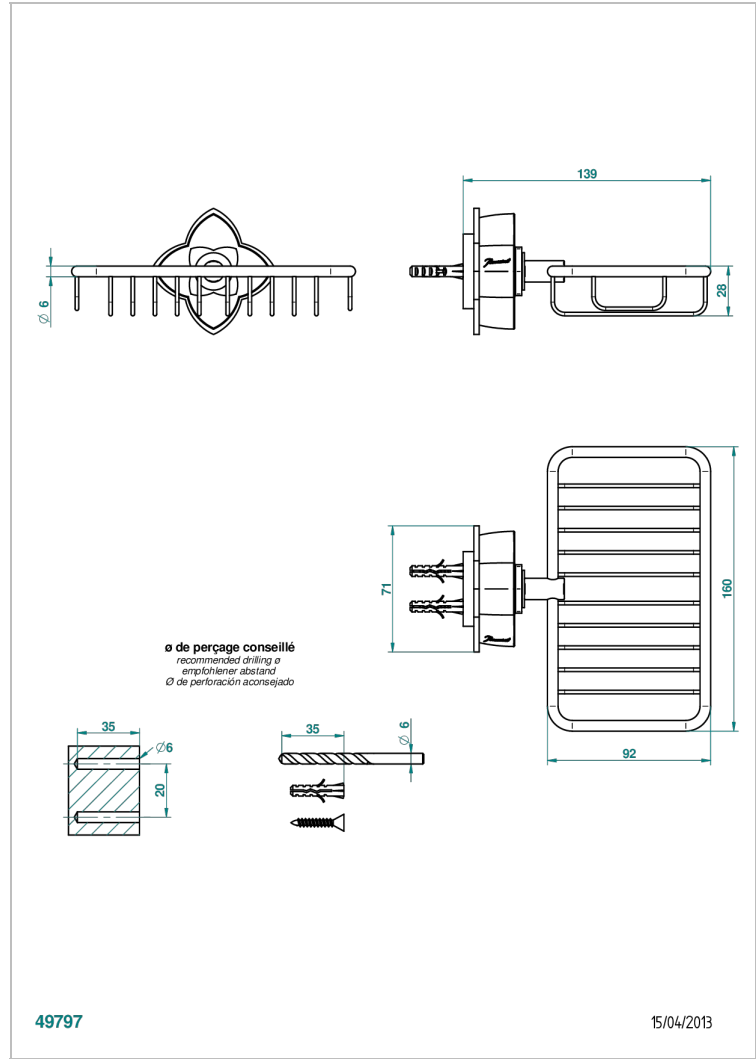

PETALE DE CRISTAL - BLUE CRYSTAL

U6B-620

Net soap dish with flange, 160 x 95 mm

THG[®]
PARIS

CHARACTERISTIC

- Pétale de Cristal - Blue crystal
- Net soap dish with flange, 160 x 95 mm

AVAILABLE FINITIONS

Antique nickel - H28
Black ceram - D30
Blush PVD - H62
Brass color PVD - H49
Brown bronze color PVD - F33
Gold color PVD - H52