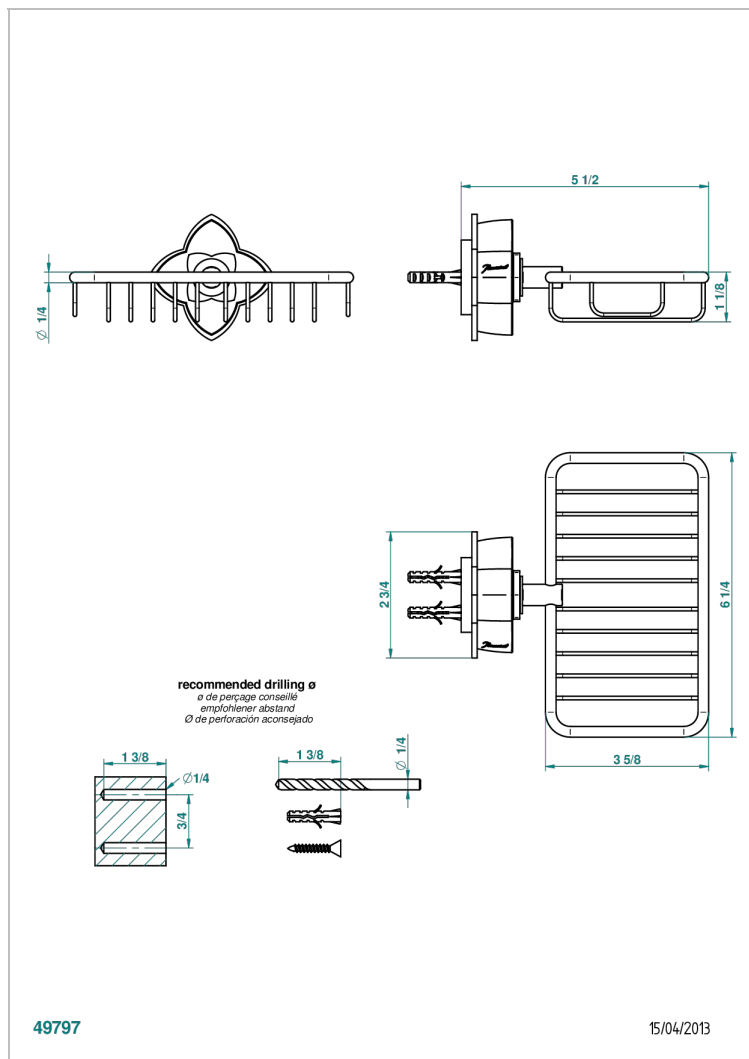

PETALE DE CRISTAL - BLUE CRYSTAL

U6B-620

Net soap dish with flange, 160 x 95 mm

CHARACTERISTIC

- Pétale de Cristal - Blue crystal
- Net soap dish with flange, 160 x 95 mm

AVAILABLE FINITIONS

Antique nickel - H28
Black ceram - D30
Blush PVD - H62
Brass color PVD - H49
Brown bronze color PVD - F33
Gold color PVD - H52