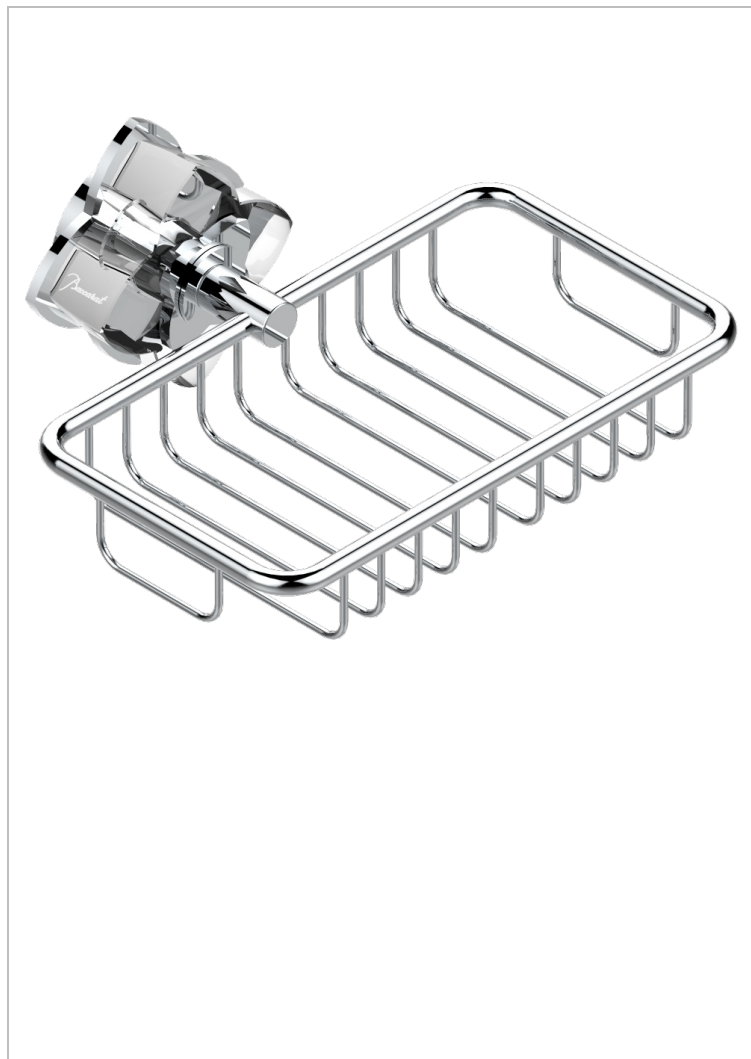

# PETALE DE CRISTAL - CLEAR CRYSTAL

U6A-620

Soap basket, wall mounted 6"1/4 x 3"5/8

## CHARACTERISTIC

- Pétale de Cristal - Clear crystal
- Soap basket, wall mounted 6"1/4 x 3"5/8