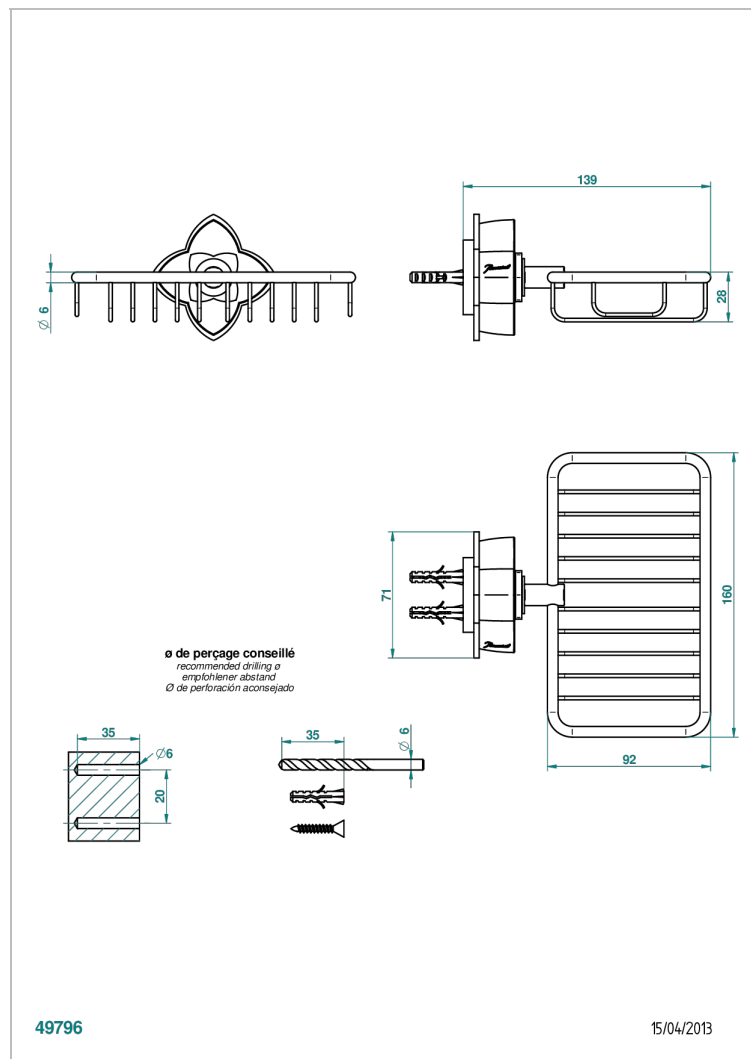

# PETALE DE CRISTAL - CLEAR CRYSTAL

U6A-620

Soap basket, wall mounted 6"1/4 x 3"5/8

## CHARACTERISTIC

- Pétale de Cristal - Clear crystal
- Soap basket, wall mounted 6"1/4 x 3"5/8