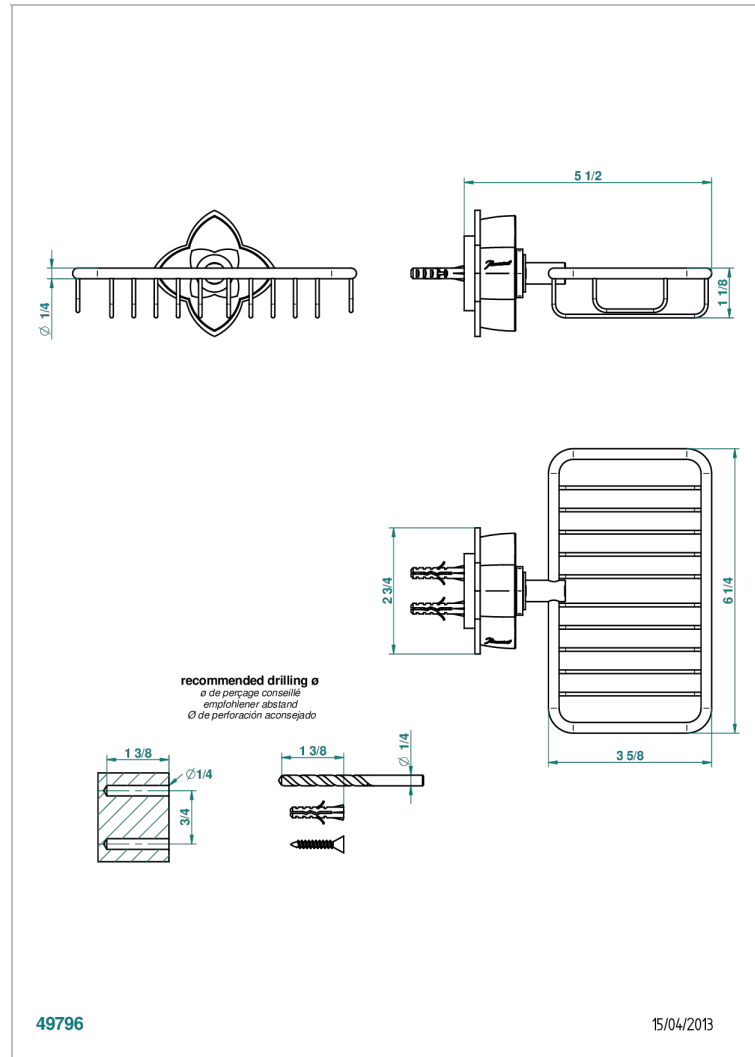

# PETALE DE CRISTAL - CLEAR CRYSTAL

U6A-620

Soap basket, wall mounted 6"1/4 x 3"5/8

THG<sup>®</sup>  
PARIS

## CHARACTERISTIC

- Pétale de Cristal - Clear crystal
- Soap basket, wall mounted 6"1/4 x 3"5/8