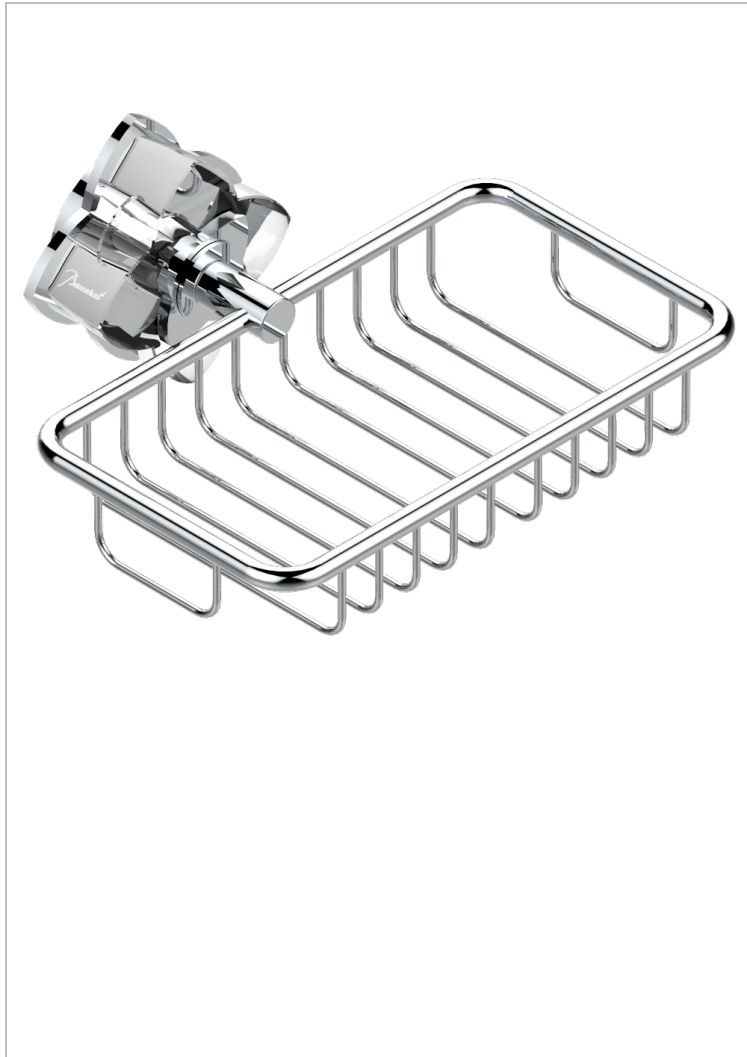

# PETALE DE CRISTAL - CLEAR CRYSTAL

U6A-620

Soap basket, wall mounted 6"1/4 x 3"5/8

THG<sup>®</sup>  
PARIS

## CHARACTERISTIC

- Pétale de Cristal - Clear crystal
- Soap basket, wall mounted 6"1/4 x 3"5/8