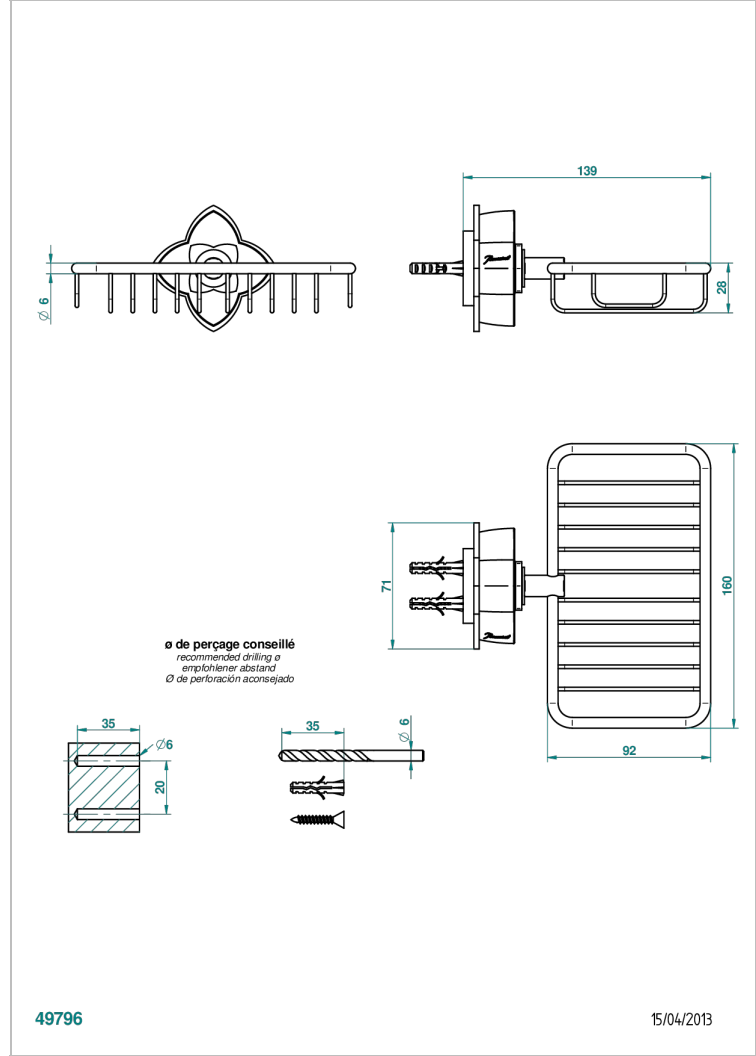

PETALE DE CRISTAL - CLEAR CRYSTAL

U6A-620

Net soap dish with flange, 160 x 95 mm

THG[®]
PARIS

CHARACTERISTIC

- Pétale de Cristal - Clear crystal
- Net soap dish with flange, 160 x 95 mm

AVAILABLE FINITIONS

Antique nickel - H28
Black ceram - D30
Blush PVD - H62
Brass color PVD - H49
Brown bronze color PVD - F33
Gold color PVD - H52