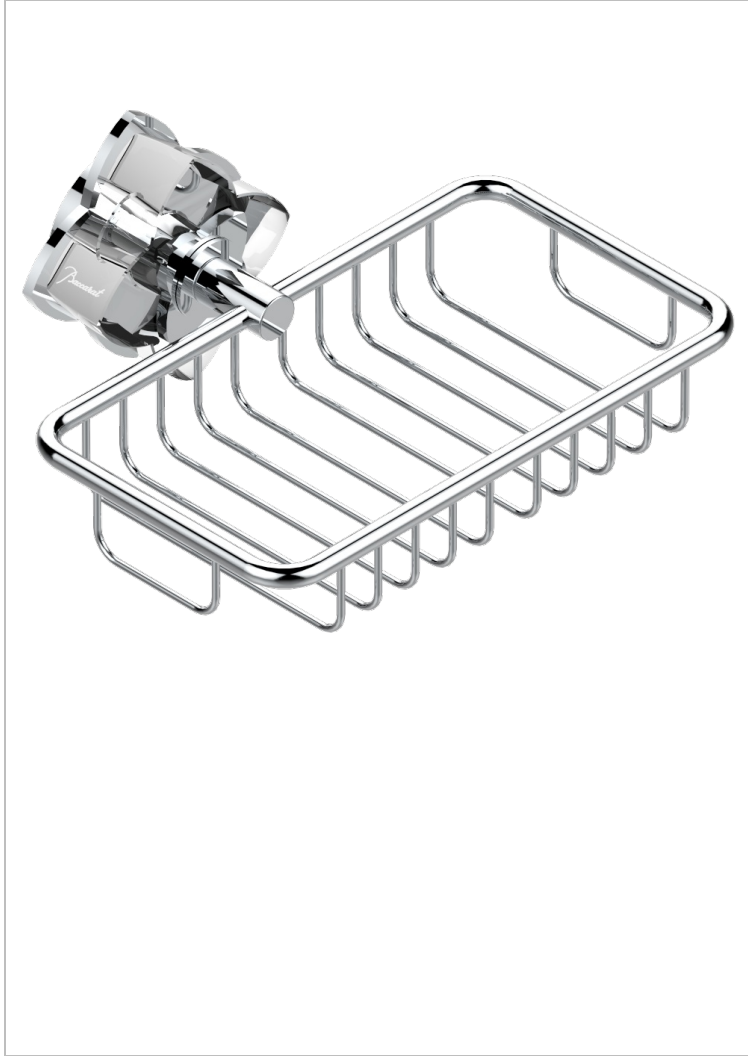

PETALE DE CRISTAL - CLEAR CRYSTAL

U6A-620

Net soap dish with flange, 160 x 95 mm

THG[®]
PARIS

CHARACTERISTIC

- Pétale de Cristal - Clear crystal
- Net soap dish with flange, 160 x 95 mm

AVAILABLE FINITIONS

Antique nickel - H28
Black ceram - D30
Blush PVD - H62
Brass color PVD - H49
Brown bronze color PVD - F33
Gold color PVD - H52

Graphite PVD - H64
Lacquered light bronze - D01
Matt Umber PVD - H67
Matt blush PVD - H60
Matt brass color PVD - H50
Matt brown bronze color PVD - F34

Matt chrome - C02
Matt gold - F07
Matt gold color PVD - H53
Matt graphite PVD - H65
Matt nickel (color finish) - C01
Matt nickel color PVD - H56

Nickel color PVD - H55
Polished chrome (color finish) - A02
Polished chrome / Polished gold (color finish) - G02
Polished gold (color finish) - F01
Polished nickel - B01
Soft gold - F30

Soft matt gold - F31
Umber PVD - H66
Varnished matt antique red copper (color finish) - H07