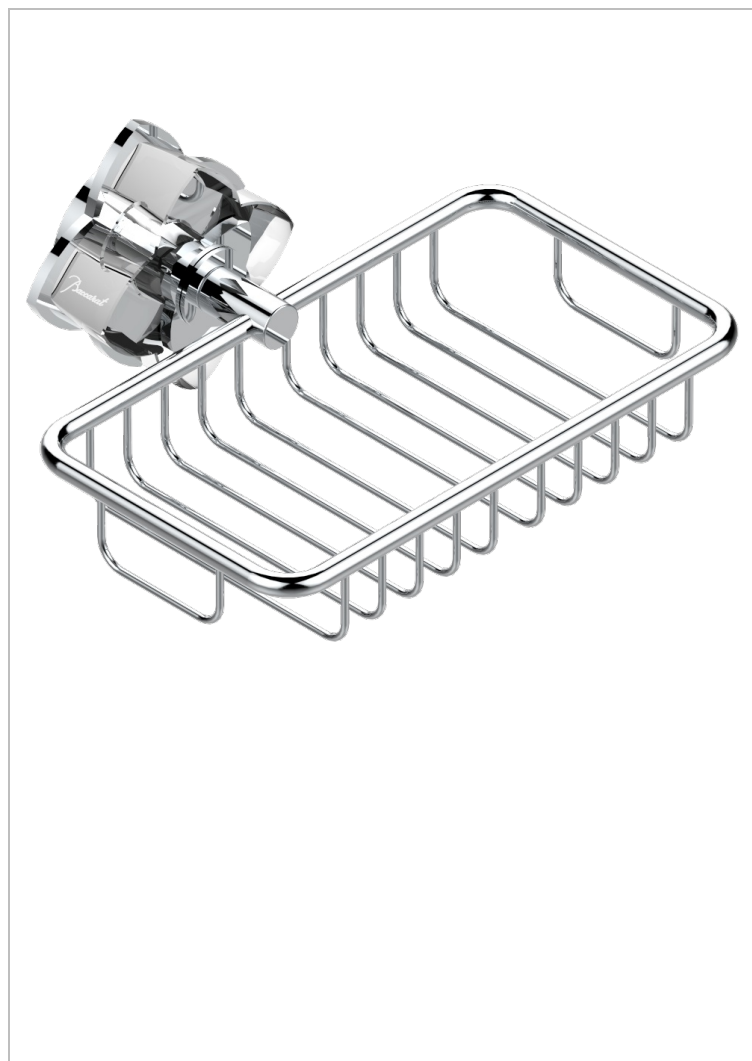

PETALE DE CRISTAL - CLEAR CRYSTAL

U6A-620

Net soap dish with flange, 160 x 95 mm

CHARACTERISTIC

- Pétale de Cristal - Clear crystal
- Net soap dish with flange, 160 x 95 mm

AVAILABLE FINITIONS

Antique nickel - H28
Black ceram - D30
Blush PVD - H62
Brass color PVD - H49
Brown bronze color PVD - F33
Gold color PVD - H52

Graphite PVD - H64
Lacquered light bronze - D01
Matt Umber PVD - H67
Matt blush PVD - H60
Matt brass color PVD - H50
Matt brown bronze color PVD - F34

Matt chrome - C02
Matt gold - F07
Matt gold color PVD - H53
Matt graphite PVD - H65
Matt nickel (color finish) - C01
Matt nickel color PVD - H56

Nickel color PVD - H55
Polished chrome (color finish) - A02
Polished chrome / Polished gold (color finish) - G02
Polished gold (color finish) - F01
Polished nickel - B01
Soft gold - F30

Soft matt gold - F31
Umber PVD - H66
Varnished matt antique red copper (color finish) - H07