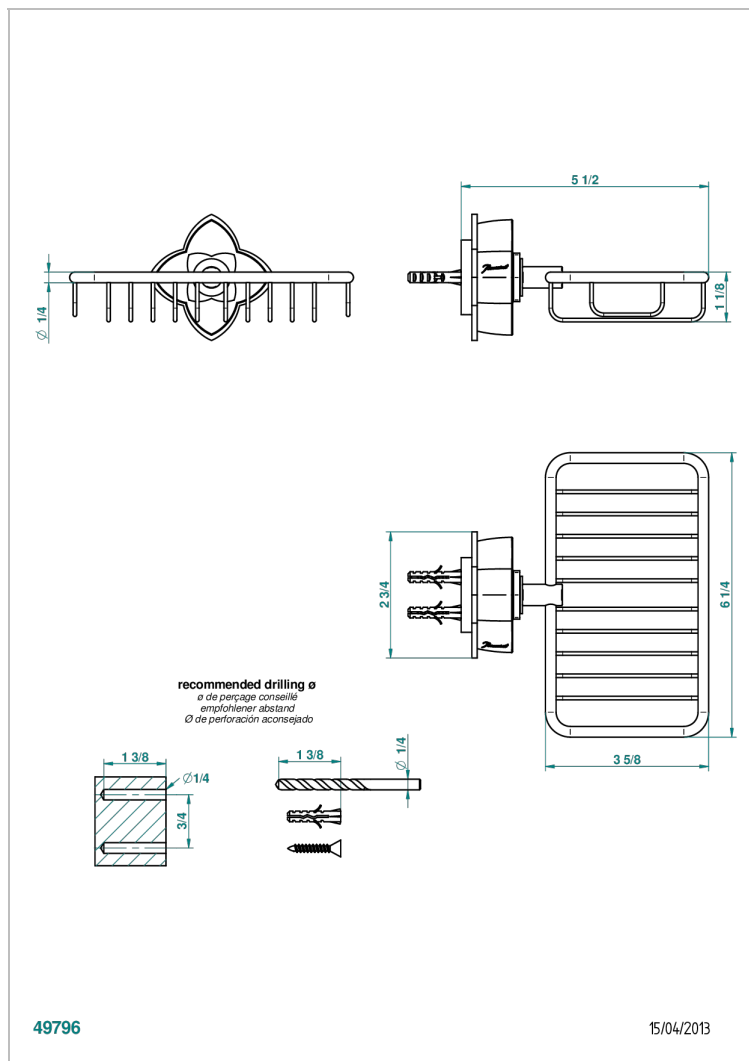

PETALE DE CRISTAL - CLEAR CRYSTAL

U6A-620

Net soap dish with flange, 160 x 95 mm

CHARACTERISTIC

- Pétale de Cristal - Clear crystal
- Net soap dish with flange, 160 x 95 mm

AVAILABLE FINITIONS

Antique nickel - H28
Black ceram - D30
Blush PVD - H62
Brass color PVD - H49
Brown bronze color PVD - F33
Gold color PVD - H52