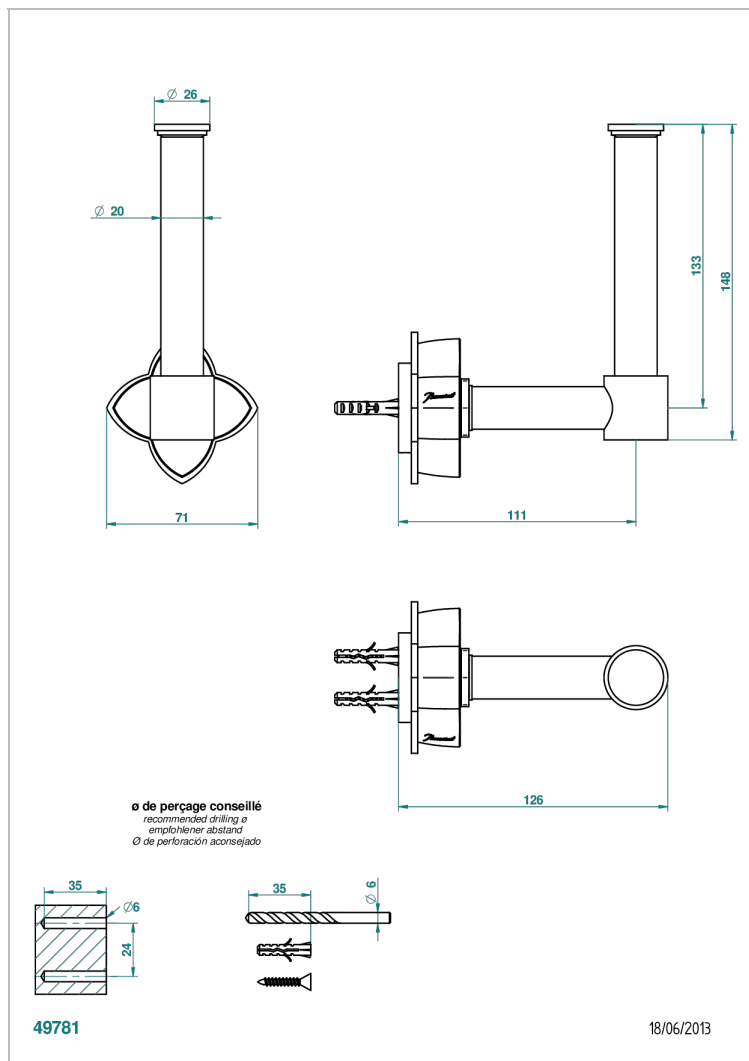

PETALE DE CRISTAL - BLUE CRYSTAL

U6B-542

Reserve toilet paper holder

CHARACTERISTIC

- Pétale de Cristal - Blue crystal
- Reserve toilet paper holder

AVAILABLE FINITIONS

Black ceram - D30

Blush PVD - H62