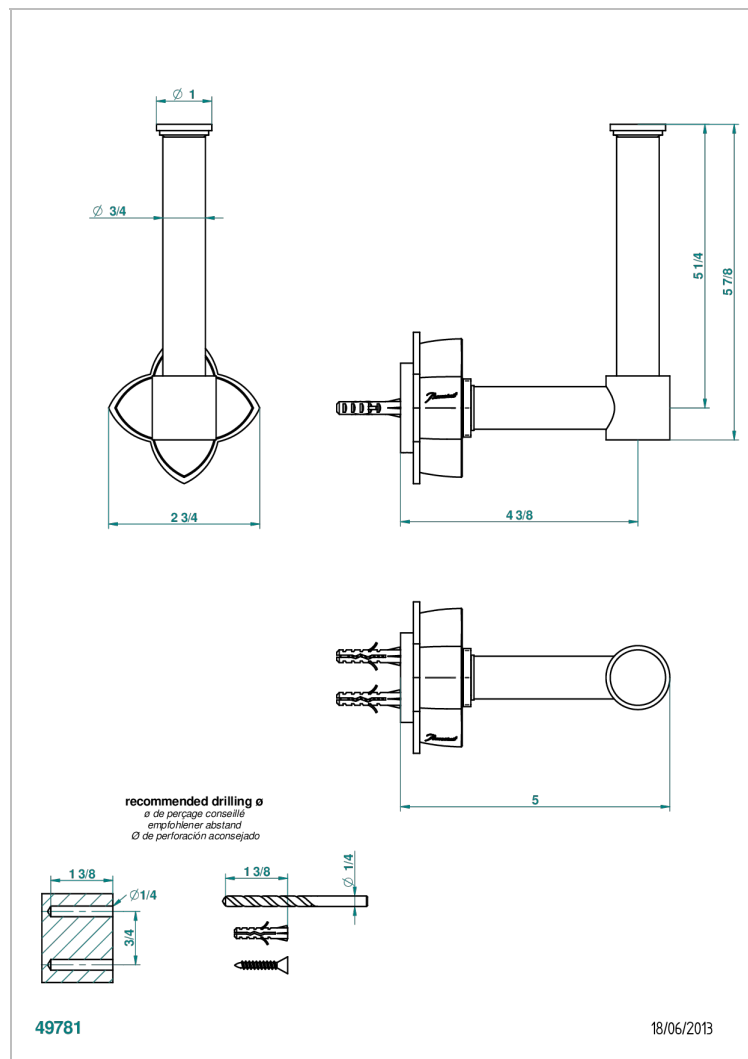

PETALE DE CRISTAL - BLUE CRYSTAL

U6B-542

Reserve toilet paper holder

CHARACTERISTIC

- Pétale de Cristal - Blue crystal
- Reserve toilet paper holder

AVAILABLE FINITIONS

Black ceram - D30

Blush PVD - H62