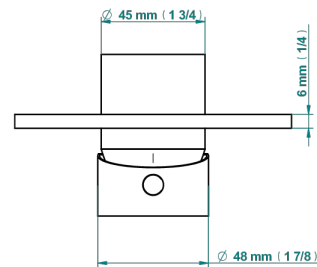

COLLECTION "O"

G4P-6540B

Wall shower mixer trim

THG®
PARIS

Compatible avec

6540A
6540A/W

6540A/US

49779

17/01/2023

CHARACTERISTIC

- Collection "O"
- Wall shower mixer trim

RELATED SKU'S

- Ref. G00-6540A/US Built-in part for wall mounted flush fit shower mixer 2 inlets 1/2" -1 outlet 1/2" -US model

AVAILABLE FINITIONS

Black ceram - D30

Blush PVD - H62

Brass color PVD - H49

Brown bronze color PVD - F33

Chrome polished - A02

Chrome polished / gold polished - G02

Copper antique matt, coated - H07

Gold color PVD - H52

Gold mat - F07

Gold polished - F01

Graphite PVD - H64

Light coated bronze - D01

Matt Umber PVD - H67

Matt blush PVD - H60

Matt brass color PVD - H50

Matt brown bronze color PVD - F34

Matt chrome (American satin) - C02

Matt gold color PVD - H53

Matt graphite PVD - H65

Matt nickel (American satin) - C01

Matt nickel color PVD - H56

Nickel antique / Sovereign - H28

Nickel color PVD - H55

Nickel polished - B01

Soft gold - F30

Soft matt gold - F31

Umber PVD - H66