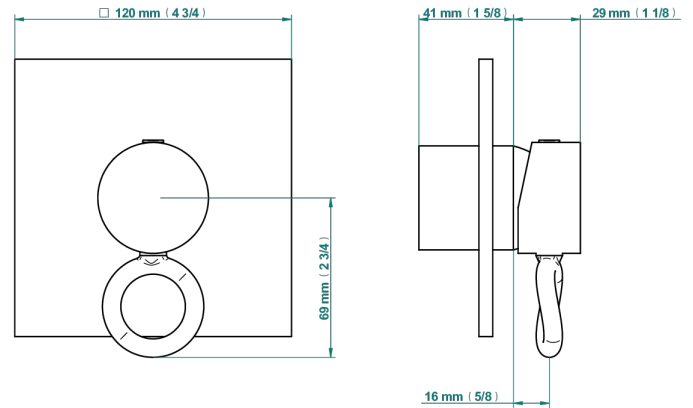

COLLECTION "O"

G4P-6540B

Wall shower mixer trim

THG®
PARIS

Compatible avec

6540A
6540A/W

6540A/US

49779

17/01/2023

CHARACTERISTIC

- Collection "O"
- Wall shower mixer trim

RELATED SKU'S

- Ref. G00-6540A/US Built-in part for wall mounted flush fit shower mixer 2 inlets 1/2" -1 outlet 1/2" -US model

AVAILABLE FINITIONS

Black ceram - D30

Blush PVD - H62

Brass color PVD - H49

Brown bronze color PVD - F33

Chrome polished - A02

Chrome polished / gold polished - G02

Copper antique matt, coated - H07

Gold color PVD - H52

Gold mat - F07

Gold polished - F01

Graphite PVD - H64

Light coated bronze - D01

Matt Umber PVD - H67

Matt blush PVD - H60

Matt brass color PVD - H50

Matt brown bronze color PVD - F34

Matt chrome (American satin) - C02

Matt gold color PVD - H53

Matt graphite PVD - H65

Matt nickel (American satin) - C01

Matt nickel color PVD - H56

Nickel antique / Sovereign - H28

Nickel color PVD - H55

Nickel polished - B01

Soft gold - F30

Soft matt gold - F31

Umber PVD - H66