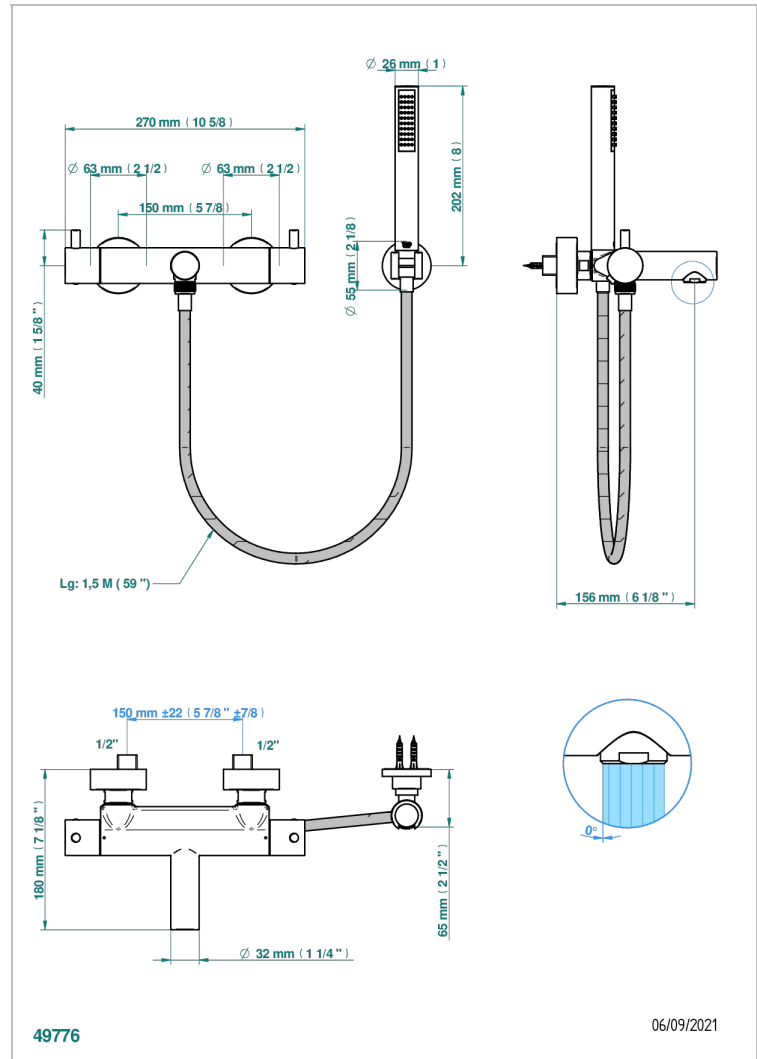

NANO WITH LEVER

G5B-6529C

Wall mounted thermostatic bath shower mixer with handshower and hose

THG[®]
PARIS

CHARACTERISTIC

- Nano with lever
- Wall mounted thermostatic bath shower mixer with handshower and hose

AVAILABLE FINITIONS

Antique nickel - H28
Black ceram - D30
Matt chrome - C02
Matt gold - F07
Matt nickel (color finish) - C01
Polished chrome (color finish) - A02

Polished chrome / Polished gold (color finish) - G02
Polished gold (color finish) - F01
Polished nickel - B01
Soft gold - F30
Soft matt gold - F31