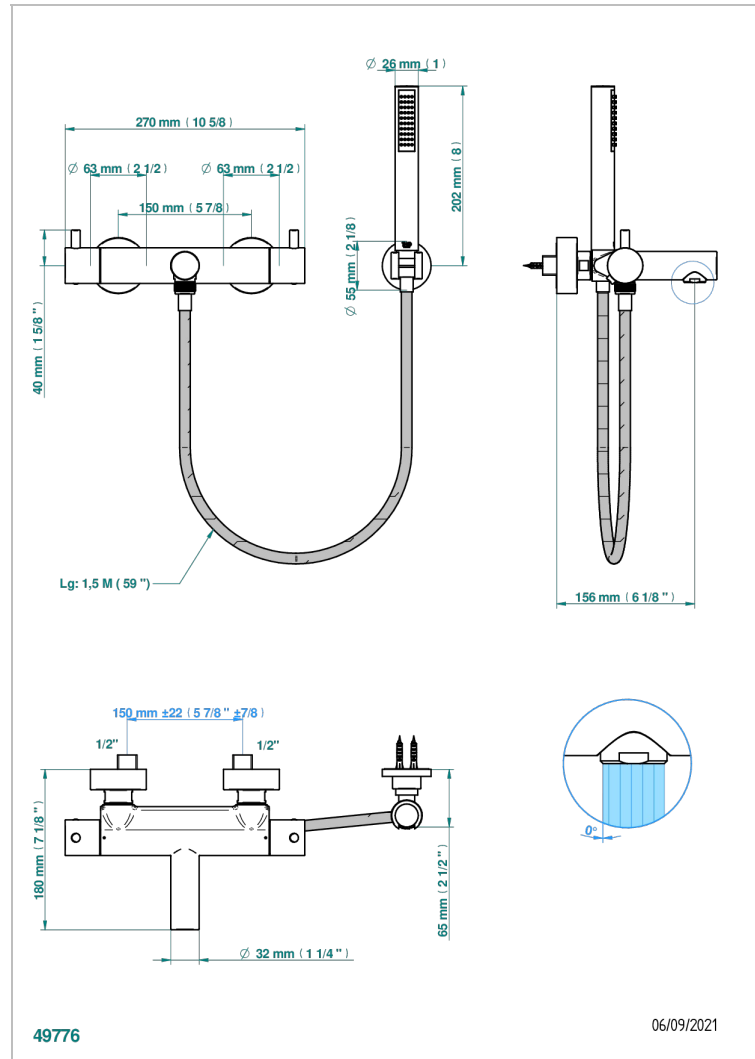

COLLECTION "O"

G4P-6529C

Wall mounted thermostatic bath shower mixer with handshower and hose

THG[®]
PARIS

CHARACTERISTIC

- Collection "O"
- Wall mounted thermostatic bath shower mixer with handshower and hose

AVAILABLE FINITIONS

Antique nickel - H28
Black ceram - D30
Lacquered light bronze - D01
Matt chrome - C02
Matt gold - F07
Matt nickel (color finish) - C01

Polished chrome (color finish) - A02
Polished chrome / Polished gold (color finish) - G02
Polished gold (color finish) - F01
Polished nickel - B01
Soft gold - F30
Soft matt gold - F31

Varnished matt antique red copper (color finish) - H07