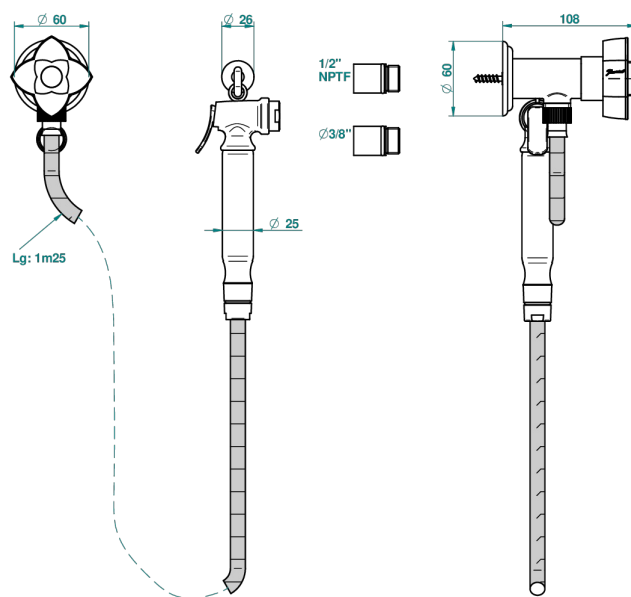

PETALE DE CRISTAL - CLEAR CRYSTAL FINE GOLD THREAD

U6E-5840/8US

Handheld spray bidet with hose, elbow and hook

49775

11/04/2013

CHARACTERISTIC

- Pétale de Cristal - Clear crystal fine gold thread
- Handheld spray bidet with hose, elbow and hook

TECHNICAL SPECS

- Recommandé : 3 bars (max. 5 bars) - Advised : 43,5 psi (max. 72 psi)
- 9,5 l/min à 3 bars (2.5 gpm at 43.5 psi)

AVAILABLE FINITIONS

- Chrome polished - A02
- Chrome polished / gold polished - G02
- Gold polished - F01
- Nickel polished - B01