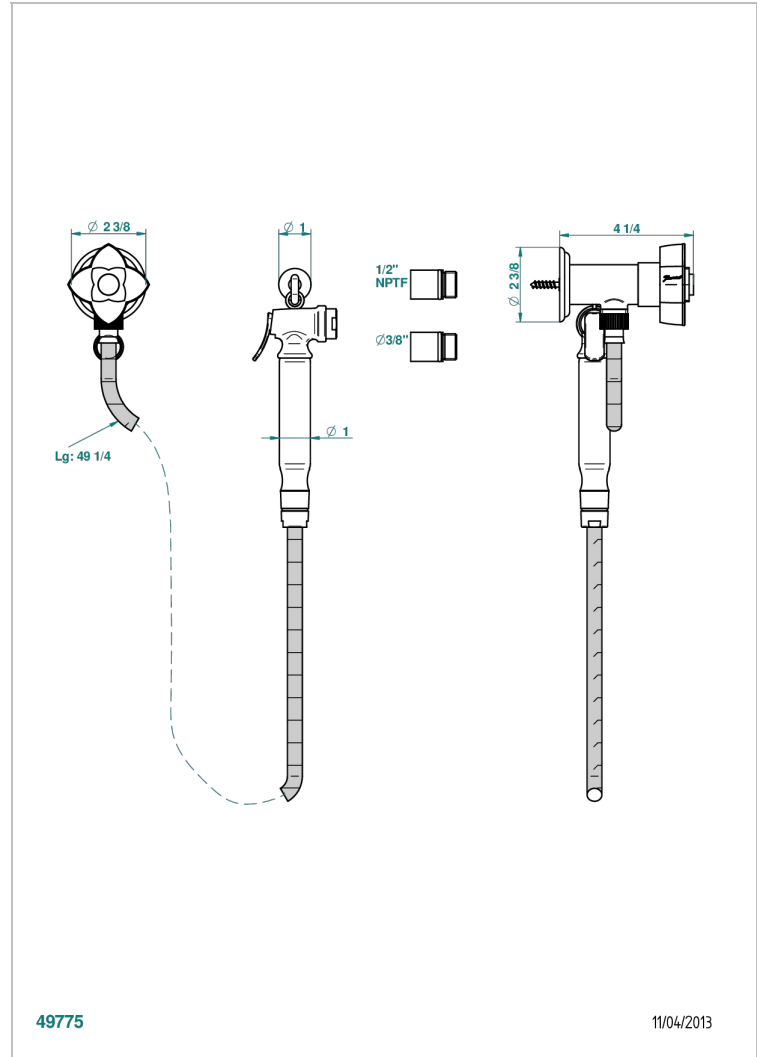

PETALE DE CRISTAL - CLEAR CRYSTAL FINE GOLD THREAD

U6E-5840/8US

Handheld spray bidet with hose, elbow and hook

CHARACTERISTIC

- Pétale de Cristal - Clear crystal fine gold thread
- Handheld spray bidet with hose, elbow and hook

TECHNICAL SPECS

- Recommandé : 3 bars (max. 5 bars) - Advised : 43,5 psi (max. 72 psi)
- 9,5 l/min à 3 bars (2.5 gpm at 43.5 psi)

AVAILABLE FINITIONS

- Chrome polished - A02
- Chrome polished / gold polished - G02
- Gold polished - F01
- Nickel polished - B01