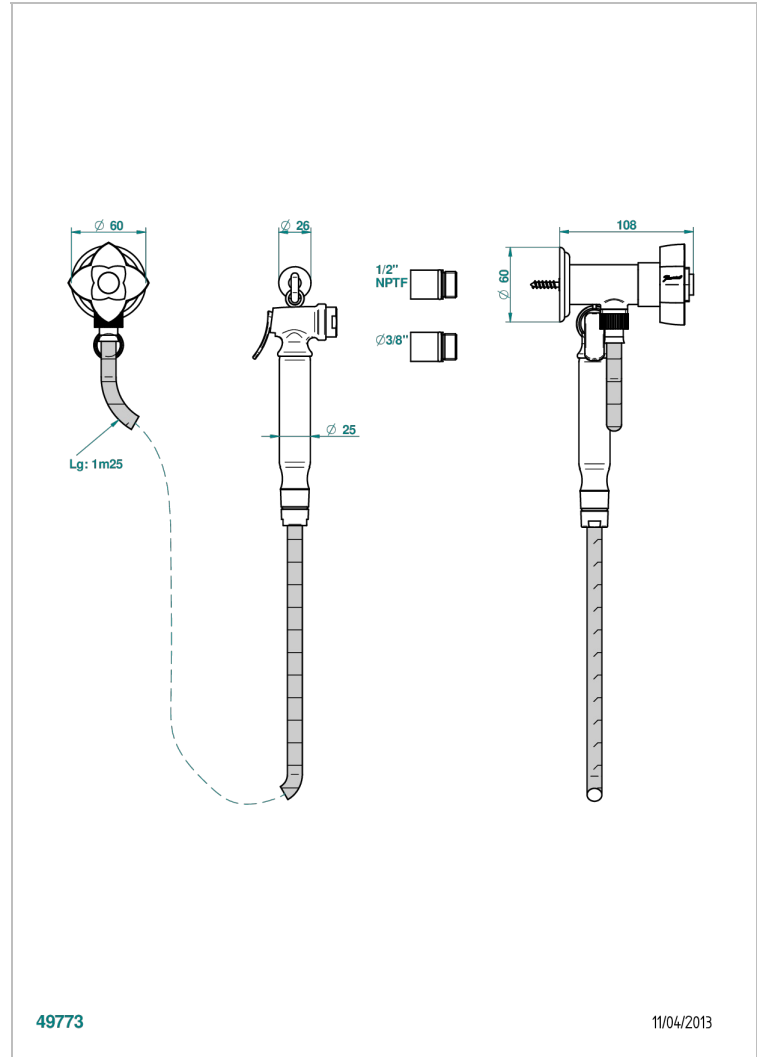

# PETALE DE CRISTAL - BLACK CRYSTAL

U6D-5840/8US

Handheld spray bidet with hose, elbow and hook

THG<sup>®</sup>  
PARIS

49773

11/04/2013

## CHARACTERISTIC

- Pétale de Cristal - Black crystal
- Handheld spray bidet with hose, elbow and hook

## TECHNICAL SPECS

- Recommandé : 3 bars (max. 5 bars) - Advised : 43,5 psi (max. 72 psi)
- 9,5 l/min à 3 bars (2.5 gpm at 43.5 psi)