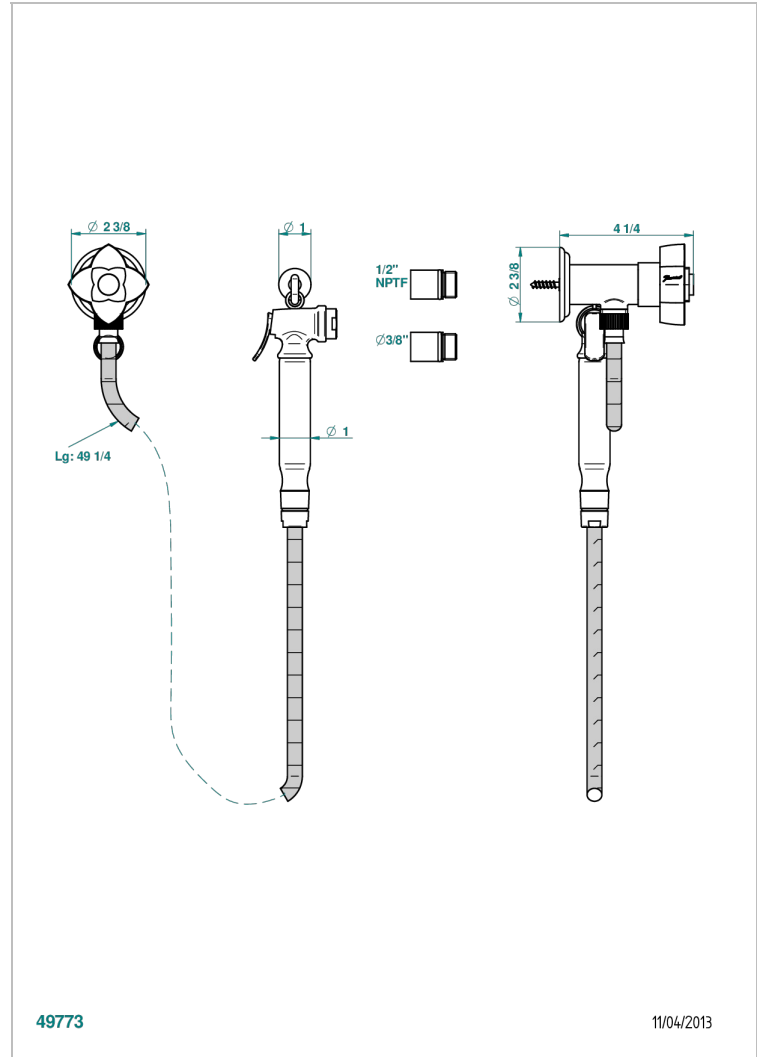

# PETALE DE CRISTAL - BLACK CRYSTAL

U6D-5840/8US

Handheld spray bidet with hose, elbow and hook

THG<sup>®</sup>  
PARIS

## CHARACTERISTIC

- Pétale de Cristal - Black crystal
- Handheld spray bidet with hose, elbow and hook

## TECHNICAL SPECS

- Recommandé : 3 bars (max. 5 bars) - Advised : 43,5 psi (max. 72 psi)
- 9,5 l/min à 3 bars (2.5 gpm at 43.5 psi)