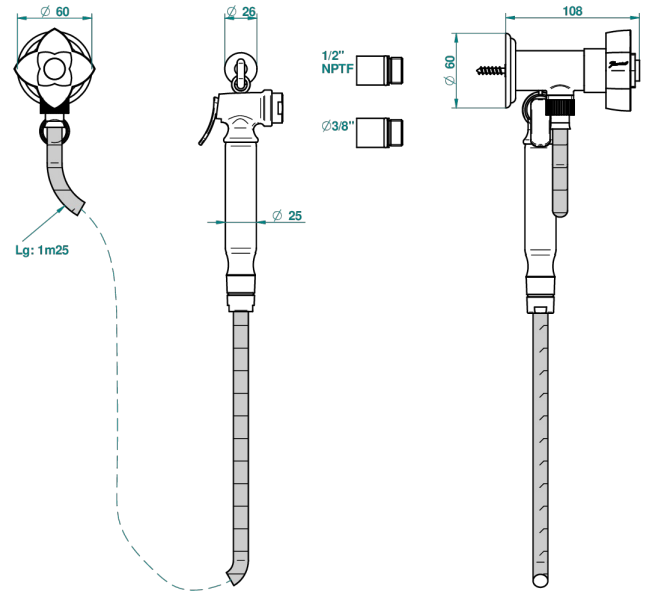

PETALE DE CRISTAL - RED CRYSTAL

U6C-5840/8US

Handheld spray bidet with hose, elbow and hook

THG[®]
PARIS

49771

11/04/2013

CHARACTERISTIC

- Pétale de Cristal - Red crystal
- Handheld spray bidet with hose, elbow and hook

AVAILABLE FINITIONS

- Chrome polished - A02
- Chrome polished / gold polished - G02
- Gold polished - F01
- Nickel polished - B01