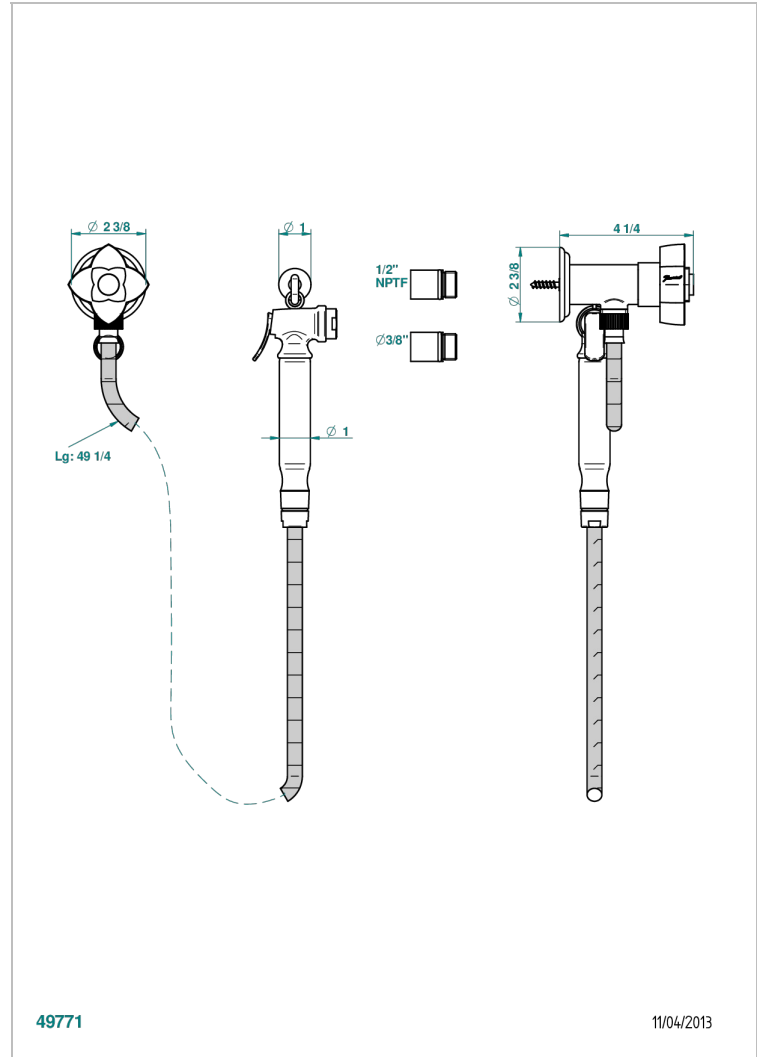

PETALE DE CRISTAL - RED CRYSTAL

U6C-5840/8US

Handheld spray bidet with hose, elbow and hook

49771

11/04/2013

CHARACTERISTIC

- Pétale de Cristal - Red crystal
- Handheld spray bidet with hose, elbow and hook

AVAILABLE FINITIONS

- Chrome polished - A02
- Chrome polished / gold polished - G02
- Gold polished - F01
- Nickel polished - B01