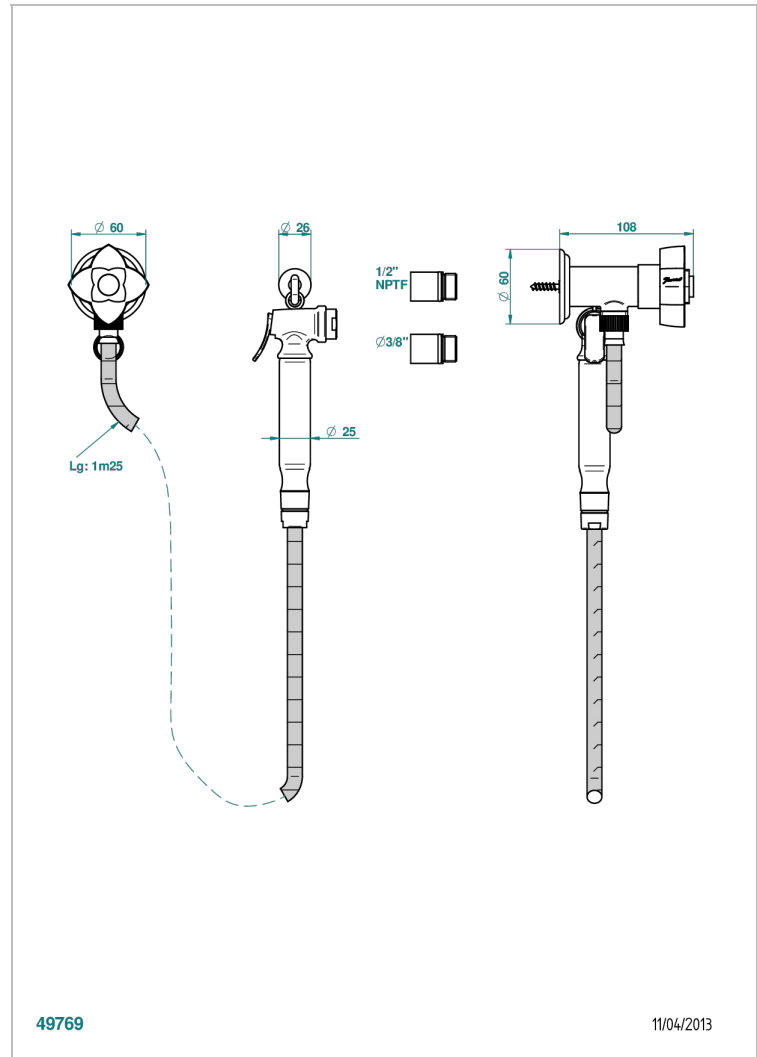

PETALE DE CRISTAL - BLUE CRYSTAL

U6B-5840/8US

Handheld spray bidet with hose, elbow and hook

THG[®]
PARIS

CHARACTERISTIC

- Pétale de Cristal - Blue crystal
- Handheld spray bidet with hose, elbow and hook

TECHNICAL SPECS

- Recommandé : 3 bars (max. 5 bars) - Advised : 43,5 psi (max. 72 psi)
- 9,5 l/min à 3 bars (2.5 gpm at 43.5 psi)

AVAILABLE FINITIONS

Chrome polished - A02
Chrome polished / gold polished - G02
Gold polished - F01
Nickel polished - B01