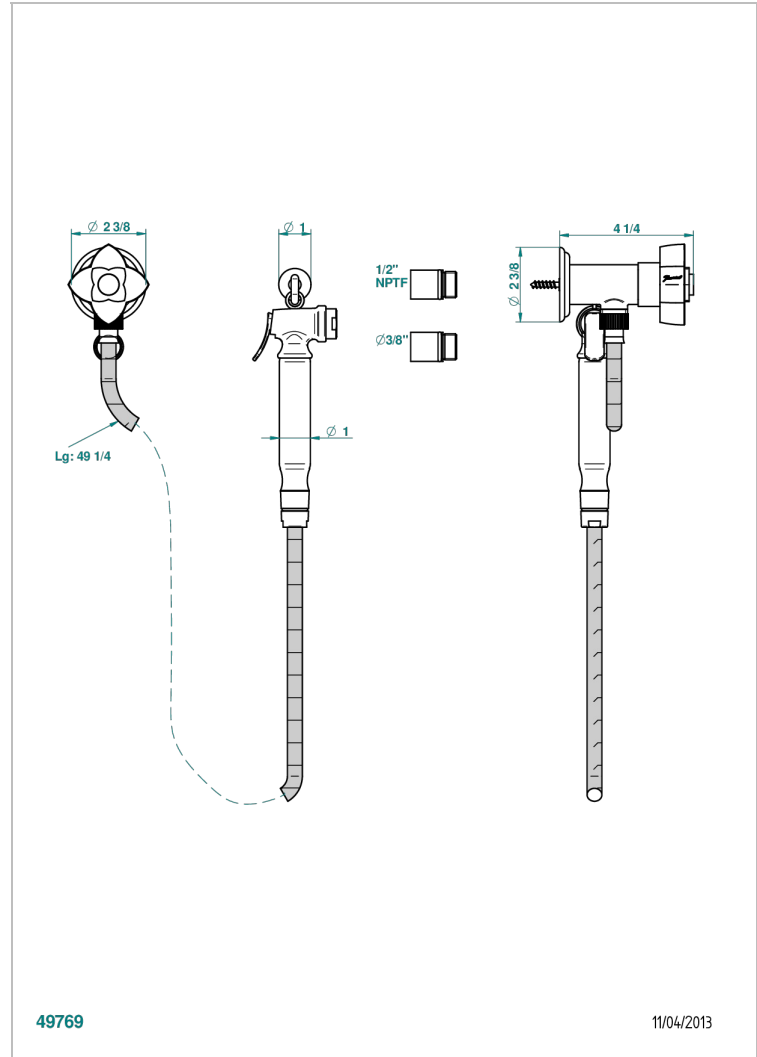

PETALE DE CRISTAL - BLUE CRYSTAL

U6B-5840/8US

Handheld spray bidet with hose, elbow and hook

THG[®]
PARIS

CHARACTERISTIC

- Pétale de Cristal - Blue crystal
- Handheld spray bidet with hose, elbow and hook

TECHNICAL SPECS

- Recommandé : 3 bars (max. 5 bars) - Advised : 43,5 psi (max. 72 psi)
- 9,5 l/min à 3 bars (2.5 gpm at 43.5 psi)

AVAILABLE FINITIONS

- Chrome polished - A02
- Chrome polished / gold polished - G02
- Gold polished - F01
- Nickel polished - B01