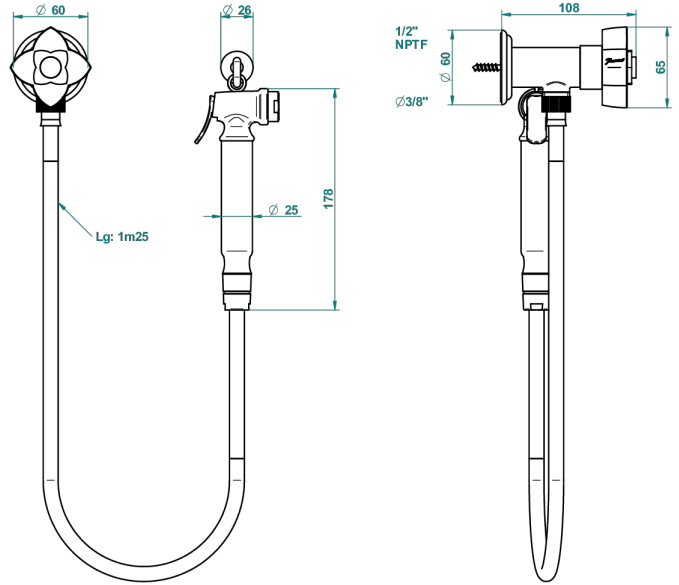

# PETALE DE CRISTAL - CLEAR CRYSTAL

U6A-5840/8US

Handheld spray bidet with hose, elbow and hook

THG<sup>®</sup>  
PARIS

49767

21/06/2016

## CHARACTERISTIC

- Pétale de Cristal - Clear crystal
- Handheld spray bidet with hose, elbow and hook

## TECHNICAL SPECS

- Recommandé : 3 bars (max. 5 bars) - Advised : 43,5 psi (max. 72 psi)
- 9,5 l/min à 3 bars (2.5 gpm at 43.5 psi)