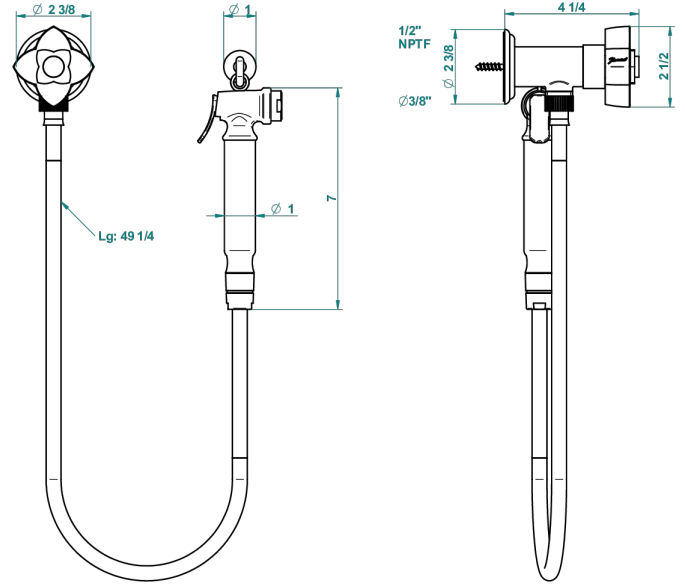

PETALE DE CRISTAL - CLEAR CRYSTAL

U6A-5840/8US

Handheld spray bidet with hose, elbow and hook

THG[®]
PARIS

49767

21/06/2016

CHARACTERISTIC

- Pétale de Cristal - Clear crystal
- Handheld spray bidet with hose, elbow and hook

TECHNICAL SPECS

- Recommandé : 3 bars (max. 5 bars) - Advised : 43,5 psi (max. 72 psi)
- 9,5 l/min à 3 bars (2.5 gpm at 43.5 psi)

AVAILABLE FINITIONS

- Chrome polished - A02
- Chrome polished / gold polished - G02
- Gold polished - F01
- Nickel polished - B01