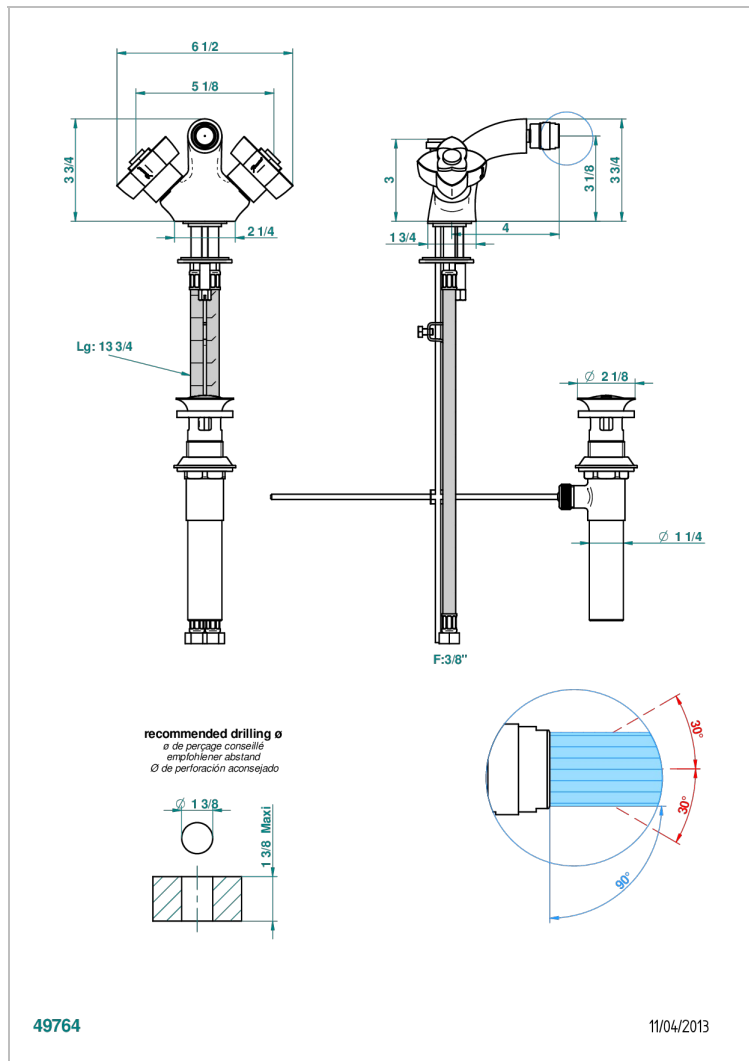

# PETALE DE CRISTAL - BLACK CRYSTAL

U6D-3202/US

Single hole bidet faucet with drain